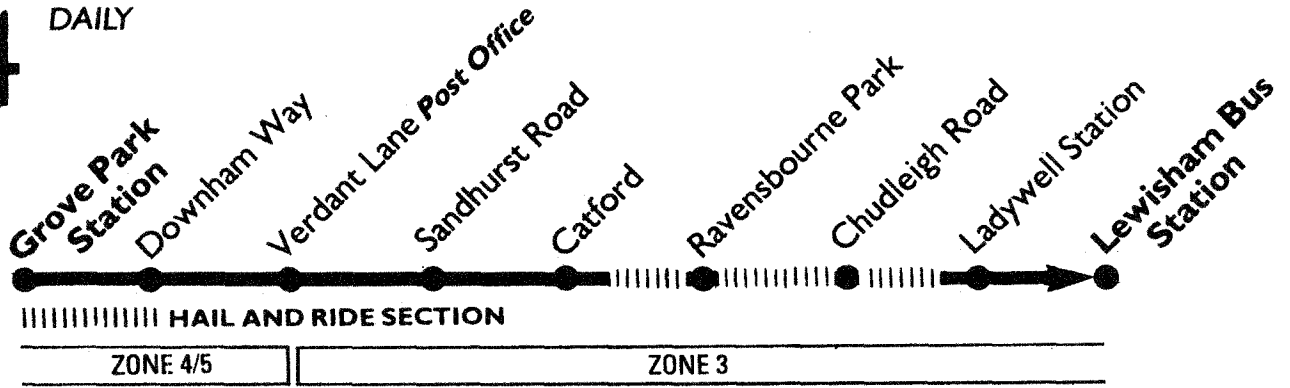

Mondays to Fridays

Grove Park Station ⇌	....	0634	0646	0657	Then	0857	0907	0912	0927	0938	Then at	52	04	16	28	40	1628	1642	
Verdant Lane Whitefoot Lane	....	0637	0649	0701	every	0901	0911	0916	0931	0942	these	56	08	20	32	44	1632	1646	
Verdant Lane Sandhurst Road	....	0640	0652	0705	15	0905	0915	0920	0935	0946	minutes	00	12	24	36	48	UNTIL	1636	1650
Catford Lewisham Town Hall	....	0645	0657	0711	minutes	0911	0921	0926	0941	0952	past	06	18	30	42	54	1642	1656	
Crofton Park Leisure Centre	....	0648	0700	0715	until	0915	0925	0930	0945	0956	each	10	22	34	46	58	1646	1700	
Lewisham Bus Station ⇌	....	0655	0710	0725		0925	0935	0940	0955	1006	hour	20	32	44	56	08	1656	1710	
Grove Park Station ⇌	....	1657		Then	1757	1812	1827	1840	1853	1910	Then at	40	10				2310	2340	
Verdant Lane Whitefoot Lane	....	1701		every	1801	1816	1831	1843	1856	1913	these	43	13				2313	2343	
Verdant Lane Sandhurst Road	....	1705		15	1805	1820	1835	1846	1859	1916	minutes	46	16	UNTIL			2316	2346	
Catford Lewisham Town Hall	....	1711		minutes	1811	1826	1840	1851	1904	1921	past	51	21				2321	2351	
Crofton Park Leisure Centre	....	1715		until	1815	1830	1843	1854	A	1924	each	54	24				2324	A	
Lewisham Bus Station ⇌	....	1725			1825	1837	1850	1901	....	1931	hour	01	31				2331	....	

Saturdays

Grove Park Station ⇌	....	....	0640	0710	0740	0810	0832	0850	0904	Then at	16	28	40	52	04	1704	1716	1728	1740	
Verdant Lane Whitefoot Lane	....	....	0643	0713	0743	0813	0835	0853	0908	these	20	32	44	56	08	1708	1720	1732	1743	
Verdant Lane Sandhurst Road	....	G	0646	0716	0746	0816	0838	0856	0912	minutes	24	36	48	00	12	UNTIL	1712	1724	1736	1746
Catford Lewisham Town Hall	....	0621	0651	0721	0751	0821	0843	0901	0918	past	30	42	54	06	18		1718	1730	1741	1751
Crofton Park Leisure Centre	....	0624	0654	0724	0754	0824	0846	0905	0922	each	34	46	58	10	22		1722	1733	1744	1754
Lewisham Bus Station ⇌	....	0631	0701	0731	0801	0831	0853	0915	0932	hour	44	56	08	20	32		1732	1740	1751	1801
Grove Park Station ⇌	....	1750	1800	1810	Then at	40	10			2310	2340									
Verdant Lane Whitefoot Lane	....	1753	1803	1813	these	43	13			2313	2343									
Verdant Lane Sandhurst Road	....	1756	1806	1816	minutes	46	16	UNTIL		2316	2346									
Catford Lewisham Town Hall	....	1801	1811	1821	past	51	21			2321	2351									
Crofton Park Leisure Centre	....	A	A	1824	each	54	24			2324	A									
Lewisham Bus Station ⇌	....	....	....	1831	hour	01	31			2331	....									

Sundays and Public Holidays

Grove Park Station ⇌	....	0740	Then at	10	40			2310	2340
Verdant Lane Whitefoot Lane	....	0743	these	13	43			2313	2343
Verdant Lane Sandhurst Road	....	0746	minutes	16	46	UNTIL		2316	2346
Catford Lewisham Town Hall	....	0751	past	21	51			2321	2351
Crofton Park Leisure Centre	....	0754	each	24	54			2324	A
Lewisham Bus Station ⇌	....	0801	hour	31	01			2331	....

A - Continues to Catford St. Dunstons College.
G - Starts from Catford Bus Garage.