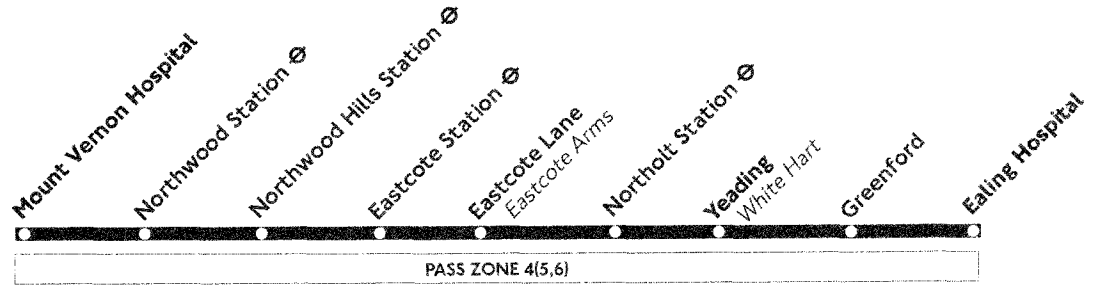

Daily

Mondays to Fridays

Mount Vernon Hospital	---	---	---	0530	---	0550	---	0607	0623	1900	1915	1935	1955	2015	2035	2055	2115
Northwood Station	---	---	---	0534	---	0554	---	0611	0627	1905	1920	1939	1959	2019	2039	2059	2119
Northwood Hills Station	---	---	---	0538	---	0558	---	0615	0631	1911	1926	1944	2004	2024	2044	2104	2124
Eastcote Station	---	---	---	0544	---	0604	---	0621	0638	1918	1933	1950	2010	2030	2050	2110	2130
Eastcote Lane Eastcote Arms	---	---	---	0548	---	0608	---	0625	0642	1923	1937	1954	2014	2034	2054	2114	2134
Northolt Station	---	---	---	0552	---	0612	---	0629	0647	1928	1941	1958	2018	2038	2058	2118	2138
Yeading White Hart	---	---	---	0557	---	0617	---	0634	0653	1934	1946	2003	2023	2043	2103	2123	2143
Greenford Civil Engineer	---	---	---	0558	---	0618	---	0637	0656	1936	1948	2005	2025	2045	2105	2125	2145
Greenford Broadway	---	---	---	0601	---	0621	---	0641	0700	1941	1953	2010	2030	2050	2110	2130	2150
Greenford Road Bus Depot	0508	0528	0548	0603	0613	0623	0633	0643	0702	1943	1955	2012	2032	2052	2112	2132	2152
Ealing Hospital	0513	0533	0553	0608	0618	0628	0638	0648	0707	1948	2000	2017	2037	2057	2117	2137	2157