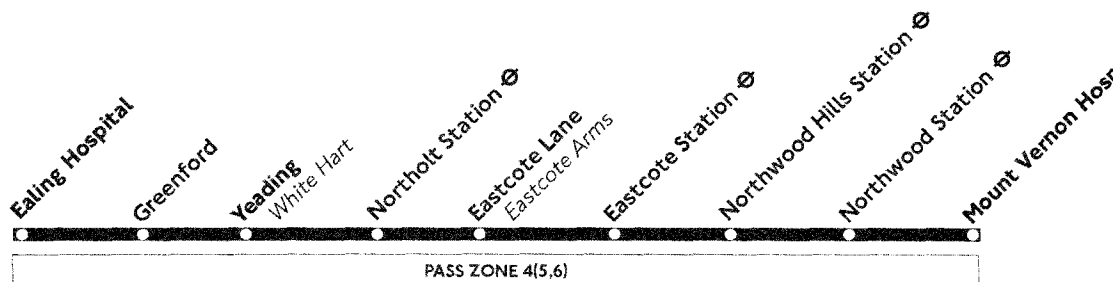

Daily

Mondays to Fridays

Ealing Hospital	0515	0535	0555	0610	0625	0637	0649	0659		1835	1850	1909	1928	1948	2008	2028	2048	2108
Greenford Broadway	0522	0542	0602	0617	0632	0645	0657	0707		1843	1858	1917	1936	1955	2015	2035	2055	2115
Greenford Civil Engineer	0526	0546	0606	0621	0636	0649	0701	0711	Then	1850	1904	1923	1941	2000	2020	2040	2100	2120
Yeading White Hart	0528	0548	0608	0623	0638	0651	0703	0713	about	1852	1906	1925	1943	2002	2022	2042	2102	2122
Northolt Station	0533	0553	0613	0628	0643	0656	0708	0718	every	1902	1916	1933	1949	2008	2028	2048	2108	2128
Eastcote Lane Eastcote Arms	0537	0557	0617	0632	0647	0700	0712	0722	12	1906	1920	1937	1953	2012	2032	2052	2112	2132
Eastcote Station	0541	0601	0621	0636	0651	0704	0716	0726	mins	1911	1925	1941	1957	2016	2036	2056	2116	2136
Northwood Hills Station	0547	0607	0627	0642	0657	0710	0722	0733	until	1919	1933	1947	2003	2022	2042	2102	2122	2142
Northwood Station	0551	0611	0631	0647	0702	0715	0727	0740		1923	1937	1951	2007	2026	2046	2106	2126	2146
Mount Vernon Hospital	0555	0615	0635	0651	0706	0719	0731	0744		1928	1941	1955	2011	2030	2050	2110	2130	2150
Ealing Hospital	2128	2148	Then	08	28	48		2348										
Greenford Broadway	2135	2155	every	15	35	55		2355										
Greenford Civil Engineer	2140	2200	20	20	40	00		2400										
Yeading White Hart	2142	2202	mins,	22	42	02		0002										
Northolt Station	2148	2208	at	28	48	08	until	0008										
Eastcote Lane Eastcote Arms	2152	2212	these	32	52	12		0012										
Eastcote Station	2156	2216	mins	36	56	16		0016										
Northwood Hills Station	2202	2222	past	42	02	22		0022										
Northwood Station	2206	2226	the	46	06	26		0026										
Mount Vernon Hospital	2210	2230	hour	50	10	30		0030										

The following journeys will operate on schooldays:
0735 Greenford Broadway to Northwood Hills,
0816 Greenford Broadway to Eastcote Lane Eastcote Arms.

Saturdays