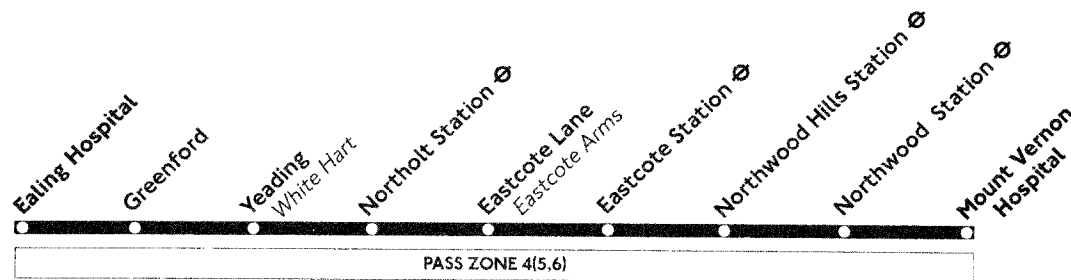

Daily

Monday to Fridays

Ealing Hospital	0515	0535	0555	0610	0625	0637				1839	1853	1908	1928	1948	2008	2028	2048	2108	2128
Greenford Broadway	0522	0542	0602	0617	0632	0645				1847	1901	1916	1936	1955	2015	2035	2055	2115	2135
Greenford Civil Engineer	0526	0546	0606	0621	0636	0649				1853	1907	1922	1941	2000	2020	2040	2100	2120	2140
Yeading White Hart	0528	0548	0608	0623	0638	0651	Then about			1855	1909	1924	1943	2002	2022	2042	2102	2122	2142
Northolt Station	0533	0553	0613	0628	0643	0656	every			1902	1916	1931	1949	2008	2028	2048	2108	2128	2148
Eastcote Lane Eastcote Arms	0537	0557	0617	0632	0647	0700	12 minutes			1906	1920	1935	1953	2012	2032	2052	2112	2132	2152
Eastcote Station	0541	0601	0621	0636	0651	0704	until			1911	1925	1939	1957	2016	2036	2056	2116	2136	2156
Northwood Hills Station	0547	0607	0627	0642	0657	0710				1919	1933	1945	2003	2022	2042	2102	2122	2142	2202
Northwood Station	0551	0611	0631	0647	0702	0715				1923	1937	1949	2007	2026	2046	2106	2126	2146	2206
Mount Vernon Hospital	0555	0615	0635	0651	0706	0719				1928	1941	1953	2011	2030	2050	2110	2130	2150	2210

Ealing Hospital	2148		08	28	48		2348
Greenford Broadway	2155	Then	15	35	55		2355
Greenford Civil Engineer	2200	every	20	40	00		2400
Yeading White Hart	2202	20 mins	22	42	02		0002
Northolt Station	2208	at these	28	48	08	until	0008
Eastcote Lane Eastcote Arms	2212	mins	32	52	12		0012
Eastcote Station	2216	past	36	56	16		0016
Northwood Hills Station	2222	each	42	02	22		0022
Northwood Station	2226	hour	46	06	26		0026
Mount Vernon Hospital	2230		50	10	30		0030

The following journeys will operate on schooldays:
0735 & 0740 Greenford Broadway to Northwood Hills.
0815 Greenford Broadway to Eastcote Lane, Eastcote Arms.

Saturdays

Ealing Hospital	0515	0545	0605	0625	0645	0705	0725	0745	0800	0815	0830				1808	1828	1848	1908	1928
Greenford Broadway	0522	0552	0612	0632	0654	0714	0734	0754	0809	0824	0839				1815	1835	1855	1915	1935
Greenford Civil Engineer	0526	0556	0616	0636	0658	0718	0738	0758	0813	0828	0843				1820	1840	1900	1920	1940
Yeading White Hart	0528	0558	0618	0638	0700	0720	0740	0800	0815	0830	0845	Then about			1822	1842	1902	1922	1942
Northolt Station	0533	0603	0623	0644	0706	0726	0746	0806	0821	0836	0851	every			1828	1848	1908	1928	1948
Eastcote Lane Eastcote Arms	0537	0607	0627	0648	0710	0730	0750	0810	0825	0840	0855	12 minutes			1832	1852	1912	1932	1952
Eastcote Station	0541	0611	0631	0652	0714	0734	0754	0814	0829	0844	0859	until			1836	1856	1916	1936	1956
Northwood Hills Station	0547	0617	0637	0658	0720	0740	0800	0820	0835	0850	0905				1842	1902	1922	1942	2002
Northwood Station	0551	0621	0641	0702	0724	0744	0804	0824	0839	0854	0909				1846	1906	1926	1946	2006
Mount Vernon Hospital	0555	0625	0645	0706	0728	0748	0808	0828	0843	0858	0913				1850	1910	1930	1950	2010