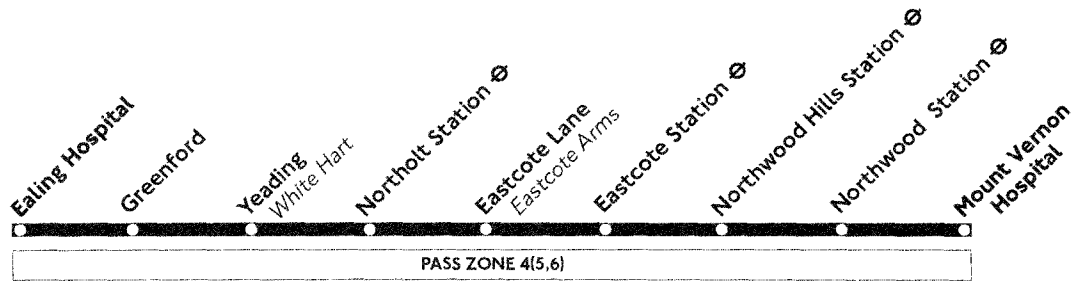

Daily

Mondays to Fridays

					SD	SD					SD			
Ealing Hospital	0530	0545	0600	0610	0732	---	---	0741	0749	0759	0809	---	0820	1835
Greenford Red Lion	0537	0552	0607	0617	0741	0741	0748	0750	0759	0809	0819	0823	0830	1844
Greenford Civil Engineer	0541	0556	0611	0621	0747	0747	0754	0756	0805	0815	0825	0829	0836	1850
Yeading White Hart	0543	0558	0613	0623	0749	0749	0756	0758	0809	0819	0829	0833	0840	1853
Northolt Station	0548	0603	0618	0628	0755	0755	0803	0805	0816	0826	0836	0841	0847	1859
Eastcote Lane Eastcote Arms	0552	0607	0622	0632	0759	0759	0807	0809	0820	0830	0840	0845	0851	1903
Eastcote Station	0556	0611	0626	0637	0806	0806	0814	0816	0827	0837	0847	---	0858	1910
Northwood Hills Station	0602	0617	0632	0643	0816	0817	0826	0826	0837	0847	0857	---	0908	1918
Northwood Station	0606	0621	0636	0647	0821	---	---	0831	0842	0852	0902	---	0913	1923
Mount Vernon Hospital	0610	0625	0640	0652	0826	---	---	0836	0847	0857	0907	---	0918	1928

Ealing Hospital	1850	1905	1925	1945	05	25	45							2305	
Greenford Red Lion	1858	1913	1933	1953	13	33	53							2313	
Greenford Civil Engineer	1904	1919	1937	1957	17	37	57							2317	
Yeading White Hart	1906	1921	1939	1959	19	39	59							2319	
Northolt Station	1912	1927	1944	2004	24	44	04	until							2324
Eastcote Lane Eastcote Arms	1916	1931	1948	2008	28	48	08							2328	
Eastcote Station	1922	1936	1953	2013	33	53	13							2333	
Northwood Hills Station	1930	1942	1959	2019	39	59	19							2339	
Northwood Station	1934	1946	2003	2023	43	03	23							2343	
Mount Vernon Hospital	1938	1950	2007	2027	47	07	27							2347	

Saturdays

Ealing Hospital	0530	0600	0625	0645	0705	0725	0745	0805	0820	0835	0845	0855	0905	1745	1805	1825
Greenford Red Lion	0537	0607	0632	0654	0714	0734	0754	0814	0829	0844	0854	0904	0916	1756	1813	1833
Greenford Civil Engineer	0541	0611	0636	0658	0718	0738	0758	0818	0833	0848	0858	0909	0921	1801	1817	1837
Yeading White Hart	0543	0613	0638	0700	0720	0740	0800	0820	0835	0850	0900	0911	0923	1803	1819	1839
Northolt Station	0548	0618	0643	0705	0725	0745	0805	0825	0840	0855	0905	0916	0928	1808	1824	1844
Eastcote Lane Eastcote Arms	0552	0622	0647	0709	0729	0749	0809	0829	0844	0859	0909	0920	0932	1812	1828	1848
Eastcote Station	0556	0626	0651	0713	0733	0753	0813	0833	0848	0903	0914	0925	0937	1817	1833	1853
Northwood Hills Station	0602	0632	0657	0719	0739	0759	0819	0839	0854	0909	0920	0931	0943	1823	1839	1859
Northwood Station	0606	0636	0701	0723	0743	0803	0823	0843	0858	0913	0924	0935	0947	1827	1843	1903
Mount Vernon Hospital	0610	0640	0705	0727	0747	0807	0827	0847	0902	0917	0928	0939	0951	1831	1847	1907

Ealing Hospital	1845			05	25	45							2305	
Greenford Red Lion	1853			13	33	53							2313	
Greenford Civil Engineer	1857	Then every		17	37	57							2317	
Yeading White Hart	1859	20 minutes,		19	39	59							2319	
Northolt Station	1904	at these		24	44	04	until							2324
Eastcote Lane Eastcote Arms	1908	minutes		28	48	08							2328	
Eastcote Station	1913	past		33	53	13							2333	
Northwood Hills Station	1919	the hour		39	59	19							2339	
Northwood Station	1923			43	03	23							2343	
Mount Vernon Hospital	1927			47	07	27							2347	

Sundays and Public Holidays