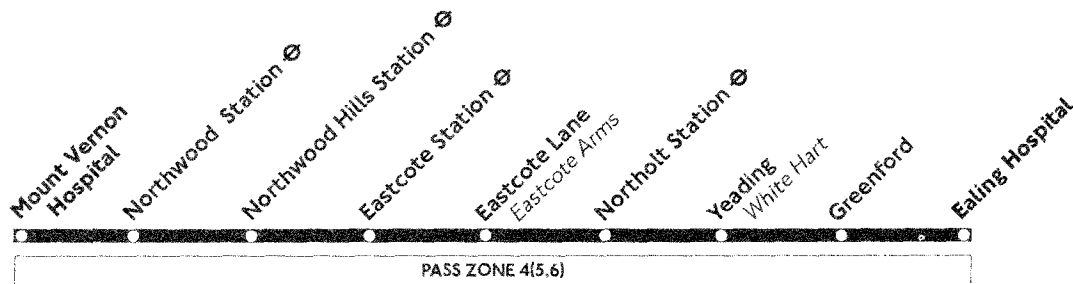

Daily

Mondays to Fridays

				FS	FS	FS	SD					SD	MTS			
Mount Vernon Hospital	0612	0632	0650	1433	---	1443	---	---	---	1453	1503	1513	1523	---	---	1533
Northwood Station	0616	0636	0654	1437	---	1447	---	---	---	1458	1509	1519	1529	---	---	1539
Northwood Hills Station	0620	0640	0700	1444	1452	1454	1457	1459	---	1505	1516	1526	1536	1540	1545	1546
Eastcote Station	0626	0647	0707	1453	1501	1504	1506	1508	---	1515	1526	1536	1546	1549	1554	1556
Eastcote Lane Eastcote Arms	0630	0651	0712	1459	1507	1510	1512	1514	A	1521	1532	1542	1552	1555	1600	1602
Northolt Station	0634	0657	0718	1504	1512	1515	1517	---	1519	1526	1537	1547	1557	1600	1605	1607
Yeading White Hart	0641	0703	0725	1510	1519	1521	1524	---	1525	1532	1543	1553	1603	1607	1612	1613
Greenford Civil Engineer	0644	0706	0728	1513	1522	1524	1527	---	1528	1535	1546	1556	1606	1610	1615	1616
Greenford Red Lion	0649	0711	0733	1518	1528	1529	1533	---	1533	1540	1551	1601	1611	1616	1621	1621
Ealing Hospital	0657	0720	0742	1527	---	1538	---	---	1542	1549	1600	1610	1620	1626	---	1630

MTS

Mount Vernon Hospital	---	1543	1553	1955	2015	2035	2055	---	---	15	35	55	---	2315	2335	2355
Northwood Station	---	1549	1559	2000	2019	2039	2059	---	---	19	39	59	---	2319	2339	2359
Northwood Hills Station	1547	1556	1606	2004	2023	2043	2103	Then every	23	43	03	---	2323	2343	0003	---
Eastcote Station	1556	1606	1616	2010	2029	2049	2109	20 minutes,	29	49	09	---	2329	2349	0009	---
Eastcote Lane Eastcote Arms	1602	1612	1622	2014	2033	2053	2113	at these	33	53	13	until	2333	2353	0013	---
Northolt Station	1607	1617	1627	2019	2038	2058	2118	minutes	38	58	18	---	2338	2358	0018	---
Yeading White Hart	1614	1623	1633	2025	2044	2104	2124	past	44	04	24	---	2344	0004	0024	---
Greenford Civil Engineer	1617	1626	1636	2026	2045	2105	2125	the hour	45	05	25	---	2345	0005	0025	---
Greenford Red Lion	1623	1631	1641	2031	2050	2110	2130	---	50	10	30	---	2350	0010	0030	---
Ealing Hospital	---	1640	1650	2038	2057	2117	2137	---	57	17	37	---	2357	0017	0037	---