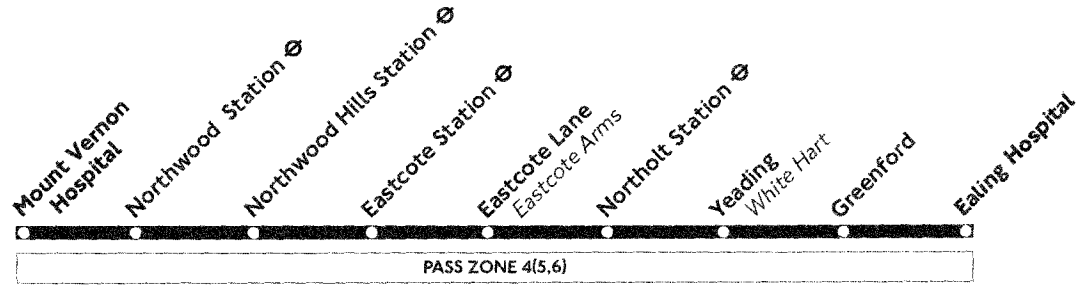

Daily

Mondays to Fridays

	0612	0632	0650		FS	FS	SD		SD	MTS	MTS						
Mount Vernon Hospital	0612	0632	0650		1433	1443	---	---	1453	1503	1513	1523	---	---	1533	---	
Northwood Station	0616	0636	0654		1437	1447	---	---	1458	1509	1519	1529	---	---	1539	---	
Northwood Hills Station	0620	0640	0700		1444	1452	1454	1457	---	1505	1516	1526	1536	1540	1545	1546	1547
Eastcote Station	0626	0647	0707	Then about	1453	1501	1504	1506	---	1515	1526	1536	1546	1549	1554	1556	1556
Eastcote Lane Eastcote Arms	0630	0651	0712	every	1459	1507	1510	1512	A	1521	1532	1542	1552	1555	1600	1602	1602
Northolt Station	0634	0657	0718	10 minutes	1504	1512	1515	1517	1519	1526	1537	1547	1557	1600	1605	1607	1607
Yeading White Hart	0641	0703	0725	until	1510	1519	1521	1524	1525	1532	1543	1553	1603	1607	1612	1613	1614
Greenford Civil Engineer	0644	0706	0728		1513	1522	1524	1527	1528	1535	1546	1556	1606	1610	1615	1616	1617
Greenford Red Lion	0649	0711	0733		1518	1528	1529	1533	1533	1540	1551	1601	1611	1616	1621	1621	1623
Ealing Hospital	0657	0720	0742		1527	---	1538	---	1542	1549	1600	1610	1620	1626	---	1630	---

Mount Vernon Hospital	1543	1553			1955	2015	2035	2055		15	35	55		2315	2335	2355
Northwood Station	1549	1559			2000	2019	2039	2059		19	39	59		2319	2339	2359
Northwood Hills Station	1556	1606			2004	2023	2043	2103	Then every	23	43	03		2323	2343	0003
Eastcote Station	1606	1616	Then about		2010	2029	2049	2109	20 minutes,	29	49	09		2329	2349	0009
Eastcote Lane Eastcote Arms	1612	1622	every		2014	2033	2053	2113	at these	33	53	13	until	2333	2353	0013
Northolt Station	1617	1627	10 minutes		2019	2038	2058	2118	minutes	38	58	18		2338	2358	0018
Yeading White Hart	1623	1633	until		2025	2044	2104	2124	past	44	04	24		2344	0004	0024
Greenford Civil Engineer	1626	1636			2026	2045	2105	2125	the hour	45	05	25		2345	0005	0025
Greenford Red Lion	1631	1641			2031	2050	2110	2130		50	10	30		2350	0010	0030
Ealing Hospital	1640	1650			2038	2057	2117	2137		57	17	37		2357	0017	0037