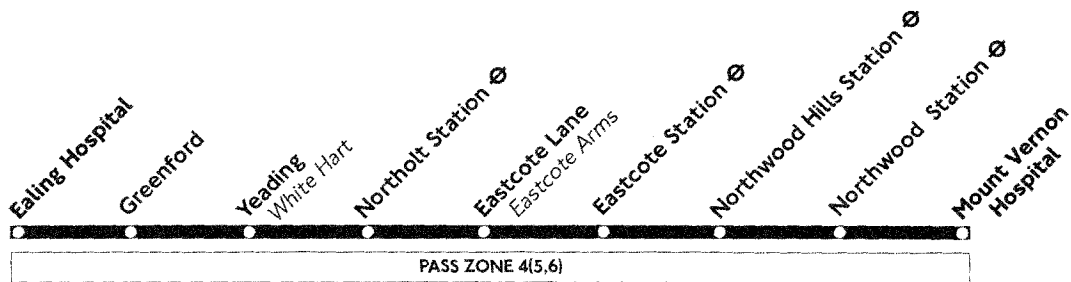

Daily

Mondays to Fridays

					SD	SD					SD			
Ealing Hospital	0530	0545	0600	0610	0732	---	---	0741	0749	0759	0809	---	0820	1835
Greenford Red Lion	0537	0552	0607	0617	0741	0741	0748	0750	0759	0809	0819	0823	0830	1844
Greenford Civil Engineer	0541	0556	0611	0621	0747	0747	0754	0756	0805	0815	0825	0829	0836	1850
Yeading White Hart	0543	0558	0613	0623	0749	0749	0756	0758	0809	0819	0829	0833	0840	1853
Northolt Station	0548	0603	0618	0628	0755	0755	0803	0805	0816	0826	0836	0841	0847	1859
Eastcote Lane Eastcote Arms	0552	0607	0622	0632	0759	0759	0807	0809	0820	0830	0840	0845	0851	1903
Eastcote Station	0556	0611	0626	0637	0806	0806	0814	0816	0827	0837	0847	---	0858	1910
Northwood Hills Station	0602	0617	0632	0643	0816	0817	0826	0826	0837	0847	0857	---	0908	1918
Northwood Station	0606	0621	0636	0647	0821	---	---	0831	0842	0852	0902	---	0913	1923
Mount Vernon Hospital	0610	0625	0640	0652	0826	---	---	0836	0847	0857	0907	---	0918	1928

Ealing Hospital	1850	1905	1925	1945	05	25	45							
Greenford Red Lion	1858	1913	1933	1953	13	33	53							
Greenford Civil Engineer	1904	1919	1937	1957	17	37	57							
Yeading White Hart	1906	1921	1939	1959	19	39	59							
Northolt Station	1912	1927	1944	2004	24	44	04	until						
Eastcote Lane Eastcote Arms	1916	1931	1948	2008	28	48	08							
Eastcote Station	1922	1936	1953	2013	33	53	13							
Northwood Hills Station	1930	1942	1959	2019	39	59	19							
Northwood Station	1934	1946	2003	2023	43	03	23							
Mount Vernon Hospital	1938	1950	2007	2027	47	07	27							

Saturdays

Ealing Hospital	0530	0600	0625	0645	0705	0725	0745	0805	0820	0835	0845	0855	0905	1745	1805	1825
Greenford Red Lion	0537	0607	0632	0654	0714	0734	0754	0814	0829	0844	0854	0904	0916	1756	1813	1833
Greenford Civil Engineer	0541	0611	0636	0658	0718	0738	0758	0818	0833	0848	0858	0909	0921	1801	1817	1837
Yeading White Hart	0543	0613	0638	0700	0720	0740	0800	0820	0835	0850	0900	0911	0923	1803	1819	1839
Northolt Station	0548	0618	0643	0705	0725	0745	0805	0825	0840	0855	0905	0916	0928	1808	1824	1844
Eastcote Lane Eastcote Arms	0552	0622	0647	0709	0729	0749	0809	0829	0844	0859	0909	0920	0932	1812	1828	1848
Eastcote Station	0556	0626	0651	0713	0733	0753	0813	0833	0848	0903	0914	0925	0937	1817	1833	1853
Northwood Hills Station	0602	0632	0657	0719	0739	0759	0819	0839	0854	0909	0920	0931	0943	1823	1839	1859
Northwood Station	0606	0636	0701	0723	0743	0803	0823	0843	0858	0913	0924	0935	0947	1827	1843	1903
Mount Vernon Hospital	0610	0640	0705	0727	0747	0807	0827	0847	0902	0917	0928	0939	0951	1831	1847	1907

Ealing Hospital	1845			05	25	45										
Greenford Red Lion	1853			13	33	53										
Greenford Civil Engineer	1857	Then every		17	37	57										
Yeading White Hart	1859	20 minutes,		19	39	59										
Northolt Station	1904	at these		24	44	04	until									
Eastcote Lane Eastcote Arms	1908	minutes		28	48	08										
Eastcote Station	1913	past		33	53	13										
Northwood Hills Station	1919	the hour		39	59	19										
Northwood Station	1923			43	03	23										
Mount Vernon Hospital	1927			47	07	27										

Sundays and Public Holidays