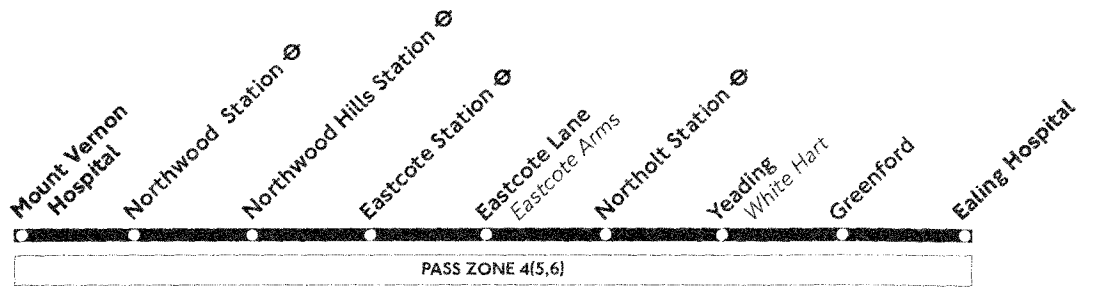

Daily

Monday to Fridays

					FS		FS				SD	MTS		MTS			
Mount Vernon Hospital	0612	0632	0650		1433	---	1443	---	1453	1503	1513	1523	---	1533	---	1543	
Northwood Station	0616	0636	0654		1437	---	1447	---	1458	1509	1519	1529	---	1539	---	1549	
Northwood Hills Station	0620	0640	0700		1444	1452	1454	1457	1505	1516	1526	1536	1540	1545	1546	1556	
Eastcote Station	0626	0647	0707	Then about	1453	1501	1504	1506	1515	1526	1536	1546	1549	1554	1556	1606	
Eastcote Lane Eastcote Arms	0630	0651	0712	every	1459	1507	1510	1512	1521	1532	1542	1552	1555	1600	1602	1612	
Northolt Station	0634	0657	0718	10 minutes	1504	1512	1515	1517	1526	1537	1547	1557	1600	1605	1607	1617	
Yeading White Hart	0641	0703	0725	until	1510	1519	1521	1524	1532	1543	1553	1603	1607	1612	1613	1623	
Greenford Civil Engineer	0644	0706	0728		1513	1522	1524	1527	1535	1546	1556	1606	1610	1615	1616	1626	
Greenford Red Lion	0649	0711	0733		1518	1528	1529	1533	1540	1551	1601	1611	1616	1621	1623	1631	
Ealing Hospital	0657	0720	0742		1527	---	1538	---	1549	1600	1610	1620	1626	---	1630	---	1640
Mount Vernon Hospital	1553		1955	2015	2035	2055			15	35	55		2315	2335	2355		
Northwood Station	1559		2000	2019	2039	2059			19	39	59		2319	2339	2359		
Northwood Hills Station	1606		2004	2023	2043	2103	Then every		23	43	03		2323	2343	0003		
Eastcote Station	1616	Then about	2010	2029	2049	2109	20 minutes,		29	49	09		2329	2349	0009		
Eastcote Lane Eastcote Arms	1622	every	2014	2033	2053	2113	at these		33	53	13	until	2333	2353	0013		
Northolt Station	1627	10 minutes	2019	2038	2058	2118	minutes		38	58	18		2338	2358	0018		
Yeading White Hart	1633	until	2025	2044	2104	2124	past		44	04	24		2344	0004	0024		
Greenford Civil Engineer	1636		2026	2045	2105	2125	the hour		45	05	25		2345	0005	0025		
Greenford Red Lion	1641		2031	2050	2110	2130			50	10	30		2350	0010	0030		
Ealing Hospital	1650		2038	2057	2117	2137			57	17	37		2357	0017	0037		

Saturdays