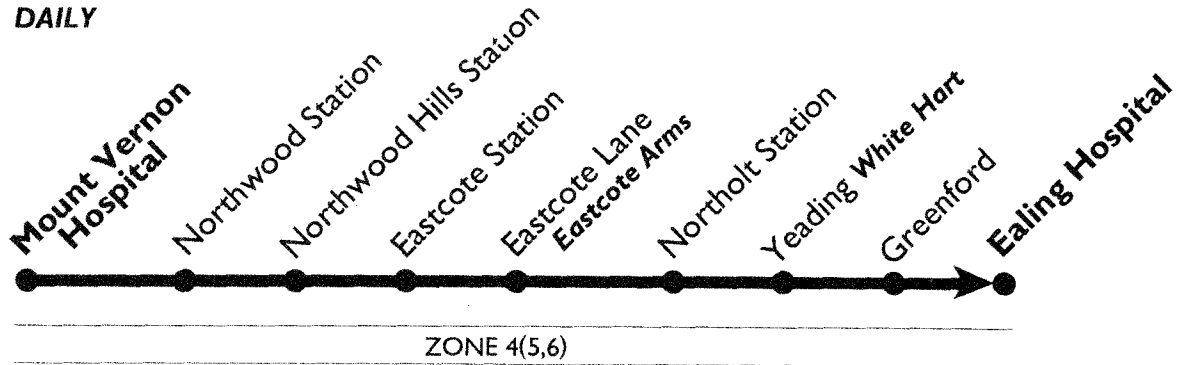

SD - Schooldays only.

Operated by CentreWest

If you have any comments regarding this service, please contact Passenger Relations Manager, London Transport Tendered Bus Division, 55 Broadway, London SW1H 0BD.

Travel Information

071-222 1234

Mondays to Fridays

	0612	0632	0650		1533	SD	SD	1543		1955	2015		35	55	15		2335	2355
Mount Vernon Hospital		1533	1543		1955	2015		35	55	15		2335	2355
Northwood Station	0616	0636	0654		1539	1549		2000	2019		39	59	19		2339	2359
Northwood Hills Station	0620	0640	0700	Then	1546	1547	1552	1556	Then	2004	2023	Then	43	03	23		2343	0003
Eastcote Station	0626	0647	0707	about	1556	1556	1601	1606	about	2010	2029	at	49	09	29		2349	0009
Eastcote Lane Eastcote Arms	0630	0651	0712	every	1602	1602	1607	1612	every	2014	2033	these	53	13	33	UNTIL	2353	0013
Northolt Station	0634	0657	0718	10	1607	1607	1612	1617	10	2019	2038	mins.	58	18	38		2358	0018
Yeading White Hart	0641	0703	0725	mins.	1613	1614	1619	1623	mins.	2025	2044	past	04	24	44		0004	0024
Greenford Civil Engineer	0644	0706	0728	until	1616	1617	1622	1626	until	2026	2045	each	05	25	45		0005	0025
Greenford Red Lion	0650	0712	0734		1622	1624	1629	1632		2032	2051	hour	11	31	51		0011	0031
Ealing Hospital	0657	0720	0742		1630	1640		2038	2057		17	37	57		0017	0037