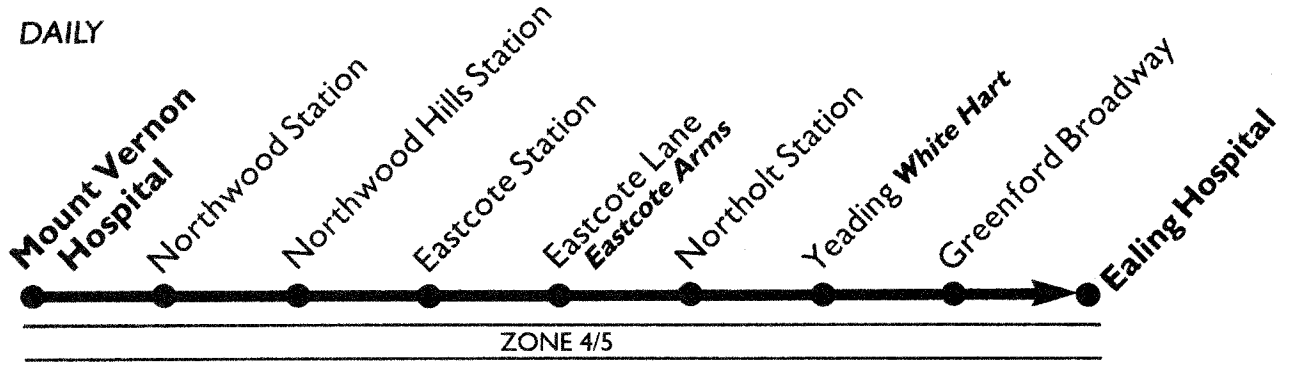

Mondays to Fridays

Mount Vernon Hospital	0612	0632	0650	0700	0710	0720	0730	0740	0750	0800	0811	0822	0832	SD	0842	1450
Northwood Station	0616	0636	0654	0704	0714	0724	0734	0744	0755	0806	0817	0828	0838	0839	0848	1454
Northwood Hills Station	0620	0642	0700	0710	0720	0730	0740	0751	0802	0813	0824	0835	0845	0848	0855	1500
Eastcote Station	0627	0649	0707	0718	0728	0738	0750	0801	0812	0823	0834	0845	0855	0900	0905	1507
Eastcote Lane Eastcote Arms	0631	0653	0712	0723	0733	0744	0756	0807	0818	0829	0840	0851	0901	0906	0911	1513
Northolt Station	0635	0657	0716	0727	0738	0750	0802	0813	0824	0835	0846	0857	0907	0911	0917	1518
Yeading White Hart	0640	0703	0723	0734	0745	0757	0809	0820	0831	0842	0853	0904	0914	0917	0924	1524
Greenford Red Lion	0647	0711	0732	0743	0754	0806	0818	0829	0840	0851	0902	0912	0922	0926	0932	1532
Ealing Hospital (X)	0653	0718	0740	0751	0802	0814	0826	0837	0848	0859	0909	0919	0929	0934	0939	1540

Mount Vernon Hospital	1500	1510	1520	1530	SD	1540	SD	1550				1928	1940	1957	2015	2035	2055	2115
Northwood Station	1504	1514	1525	1536	SD	1546	SD	1556				1932	1944	2001	2019	2039	2059	2119
Northwood Hills Station	1510	1520	1531	1542	1546	1552	1551	1602				1936	1948	2005	2023	2043	2103	2123
Eastcote Station	SD	1517	1528	1539	1550	1555	1600	1600	1610			1943	1954	2011	2029	2049	2109	2129
Eastcote Lane Eastcote Arms	1513	1523	1534	1545	1556	1602	1606	1607	1616			1947	1958	2015	2033	2053	2113	2133
Northolt Station	1518	1528	1539	1550	1601	1607	1611	1612	1621			1951	2002	2019	2037	2057	2117	2137
Yeading White Hart	1524	1534	1545	1556	1607	1614	1617	1619	1627			1956	2007	2024	2042	2102	2122	2142
Greenford Red Lion	1533	1542	1553	1604	1615	1623	1625	1628	1635			2003	2014	2031	2049	2109	2129	2149
Ealing Hospital (X)	1550	1601	1612	1623	1631	1633	1637	1643				2009	2020	2037	2055	2115	2135	2155

Mount Vernon Hospital	2135	2155	2215	2235	2255	2315	2335	2355										
Northwood Station	2139	2159	2219	2239	2259	2319	2339	2359										
Northwood Hills Station	2143	2203	2223	2243	2303	2323	2343	0003										
Eastcote Station	2149	2209	2229	2249	2309	2329	2349	0009										
Eastcote Lane Eastcote Arms	2153	2213	2233	2253	2313	2333	2353	0013										
Northolt Station	2157	2217	2237	2257	2317	2337	2357	0017										
Yeading White Hart	2202	2222	2242	2302	2322	2342	0002	0022										
Greenford Red Lion	2209	2229	2247	2307	2327	2347	0007	0027										
Ealing Hospital (X)	2215	2235	2253	2313	2333	2353	0013	0033										

Saturdays