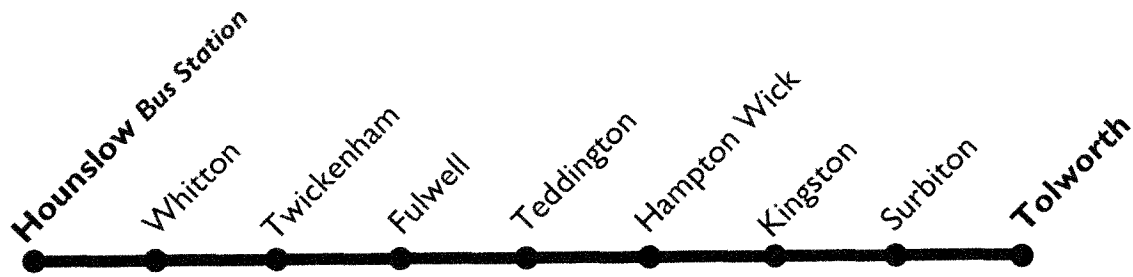

ZONE 4(5,6)

Including Route 281S journeys between Whitton Station, Fulwell and Teddington School

Mondays to Fridays

											281S							
											SD	W						
Hounslow Bus Station	...	...	...	...	...	0554	0614	0628	0640			0752	0802	1746	1801	1816	1823	1831
Whitton Admiral Nelson	...	...	...	...	...	0602	0622	0636	0648			0804	0809	1756	1811	1826	1833	1841
Twickenham Station	⇌	...	...	...	...	0608	0628	0642	0654			0813	0818	1804	1819	1834	1840	1848
Twickenham King Street	...	...	...	...	...	0530	0550	0610	0630	0644	0656	0816	0821	1808	1823	1838	1843	1851
Fulwell Cock & Bull	...	...	...	...	...	0535	0555	0615	0635	0649	0701	0822	0827	1815	1830	1844	1849	1857
Teddington Hogarth	...	...	...	...	...	0539	0559	0619	0639	0653	0705	0828	0834	1820	1835	1848	G	1901
Hampton Wick Station	⇌	...	...	...	...	0547	0607	0627	0647	0701	0713	0839	T	1830	1845	1858	...	1911
Kingston Cromwell Road	...	...	...	...	...	0551	0611	0631	0651	0705	0717	0847	...	1836	1850	1903	...	1916
Surbiton Station	⇌	...	...	...	...	0559	0619	0639	0659	0713	0725	0856	...	1844	1858	1911	...	1924
Tolworth Red Lion	...	...	...	...	...	0606	0626	0646	0706	0720	0732	0904	...	1851	1905	1918	...	1931
Tolworth Ewell Road	...	...	...	...	...	0608	0628	0648	0708	0722	0734	0906	...	1853	1907	1920	...	1933

											281S						
											UNTIL	G					
Hounslow Bus Station	...	...	...	...	...	1848	1908	1928	48	08	28	2248	2308	2328	2348	0008	0028
Whitton Admiral Nelson	...	...	...	...	...	1858	1918	1936	56	16	36	2256	2316	2336	2356	0016	0036
Twickenham Station	⇌	...	...	...	...	1905	1925	1942	02	22	42	2302	2322	2342	0002	0022	0042
Twickenham King Street	...	...	...	...	...	1908	1928	1944	04	24	44	2304	2324	2344	0004	0024	0044
Fulwell Cock & Bull	...	...	...	...	...	1914	1934	1949	09	29	49	2309	2329	2349	0009	0029	0049
Teddington Hogarth	...	...	...	...	...	1918	1938	1953	13	33	53	2313	2333	G	...	G	...
Hampton Wick Station	⇌	...	...	...	...	1928	1946	2001	21	41	01	2321	2341	...	...	...	...
Kingston Cromwell Road	...	...	...	...	...	1933	1950	2005	25	45	05	2325	2345	...	...	...	...
Surbiton Station	⇌	...	...	...	...	1941	1958	2013	33	53	13	2333	2353	...	...	...	...
Tolworth Red Lion	...	...	...	...	...	1948	2005	2020	40	00	20	2340	2400	...	...	...	...
Tolworth Ewell Road	...	...	...	...	...	1950	2007	2022	42	02	22	2342	0002	...	...	...	...

Saturdays