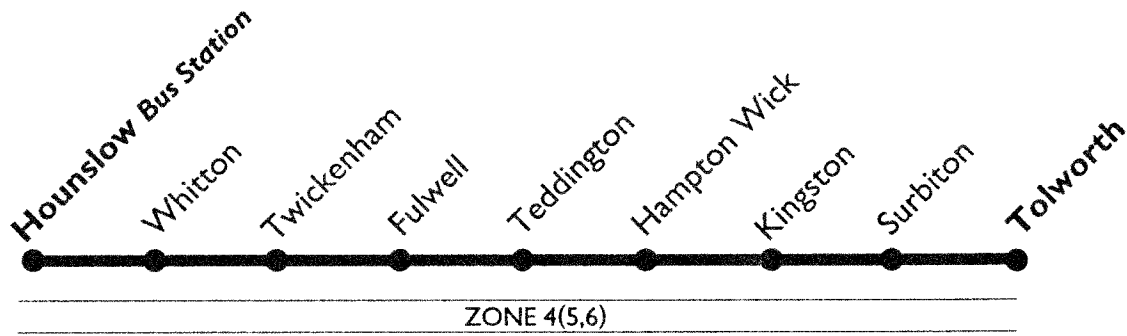

Including Route 281S journeys between Whitton Station, Fulwell and Teddington School

Mondays to Fridays

Hounslow Bus Station	...	...	...	...	...	0615	0628	...	0640	0650	0701	0711	...	0721	0752	SD	0802	1756
Whitton Admiral Nelson	...	...	...	...	...	0622	0635	...	0647	0657	0708	0718	...	0728	0759	F	0809	1805
Twickenham King Street	0530	0550	0610	0630	0643	...	0655	0705	0716	0726	...	0739	Then about every 10 mins. until	0812	0821	0822	Then about every 10 mins. until	1818
Fulwell Cock & Bull	0535	0555	0615	0635	0648	A	0700	0710	0721	0731	A	0745	...	0818	0827	0828	...	1826
Teddington Broad Street	0540	0600	0620	0640	0653	0659	0705	0715	0726	0736	0742	0752	...	0825	0834	0835	...	1833
Hampton Wick Station ⇌	0547	0607	0627	0647	0700	0706	0712	0725	0734	0746	0752	0802	...	0835	H	0845	...	1842
Kingston Cromwell Road	0551	0611	0631	0651	0704	0710	0717	0729	0740	0751	0800	0810	...	0843	...	0853	...	1847
Surbiton Station ⇌	0600	0620	0640	0700	0713	0719	0727	0739	0751	0801	0811	0821	...	0854	...	0904	...	1856
Tolworth Red Lion	0606	0626	0646	0706	0719	0726	0734	0746	0758	0808	0818	0828	...	0901	...	0911	...	1902
Tolworth Ewell Road	0608	0628	0648	0708	0721	0729	0737	0749	0801	0811	0821	0831	...	0904	...	0914	...	1905
Hounslow Bus Station	1806	1816	1831	1840	1848	1858	1908	1928	1948	...	08 28 48	...	UNTIL	2308	2328	2348	0008	0028
Whitton Admiral Nelson	1815	1825	1839	1848	1856	1906	1916	1936	1955	Then at these mins. past each hour	15 35 55	...	UNTIL	2315	2335	2355	0015	0035
Twickenham King Street	1828	1838	1848	1857	1905	1915	1925	1944	2003	...	23 43 03	...	UNTIL	2323	2343	0003	0023	0043
Fulwell Cock & Bull	1836	1844	1854	1903	1911	1921	1931	1949	2008	...	28 48 08	...	UNTIL	2328	2348	0008	0028	0048
Teddington Broad Street	G	1849	1859	G	1916	G	1936	1954	2013	...	33 53 13	...	UNTIL	2333	G	G	G	G
Hampton Wick Station ⇌	...	1856	1906	...	1923	...	1943	2001	2020	...	40 00 20	...	UNTIL	2340	...	...	...	...
Kingston Cromwell Road	...	1900	1910	...	1927	...	1947	2005	2024	...	44 04 24	...	UNTIL	2344	...	...	...	...
Surbiton Station ⇌	...	1909	1919	...	1936	...	1956	2014	2033	...	53 13 33	...	UNTIL	2353	...	...	...	...
Tolworth Red Lion	...	1915	1925	...	1942	...	2002	2020	2039	...	59 19 39	...	UNTIL	2359	...	...	...	...
Tolworth Ewell Road	...	1918	1928	...	1944	...	2004	2022	2041	...	01 21 41	...	UNTIL	0001	...	...	...	...

Saturdays