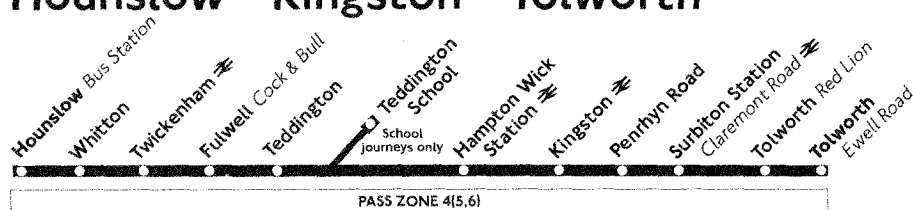

281

Hounslow - Kingston - Tolworth

Daily

When there are rugby matches at Twickenham, the service to Tolworth starts from Twickenham only, and a shuttle service runs between Hounslow and Teddington, between approximately 1100 and 1900.

Mondays to Fridays

													SD					
Hounslow Bus Station	---	0532	0552	0607	0622	0634	0646	0658	---	0710	---	0720	0730	0735	0740	1430	---	
Whitton Admiral Nelson	---	0539	0559	0614	0629	0641	0653	0705	---	0717	---	0731	0743	0748	0753	1441	---	
Twickenham Station	---	0545	0605	0620	0635	0647	0659	0711	---	0723	---	0741	0753	0758	0803	Then 1449	---	
Twickenham King Street	---	0547	0607	0622	0637	0649	0701	0713	---	0725	---	0744	0756	0801	0806	about 1451	---	
Fulwell Cock & Bull	C	0552	0612	0627	0642	0654	0706	0718	C	0730	C	0750	0802	0807	0812	every 1458	C	
Teddington Hogarth	0536	0556	0616	0631	0646	0658	0710	0722	0729	0736	0746	0756	0808	0813	0818	10 1503	1509	
Hampton Wick Station	0543	0603	0623	0638	0653	0705	0717	0729	0737	0747	0757	0807	0819	D	0829	mins. 1512	1518	
Kingston Cromwell Road Bus Station	0548	0608	0628	0643	0658	0710	0722	0734	0744	0754	0804	0814	0826	---	0836	until 1517	1523	
Surbiton Station Clarendon Road	0557	0617	0637	0652	0707	0719	0731	0744	0754	0804	0814	0824	0836	---	0846	1527	1533	
Tolworth Red Lion	0603	0623	0643	0658	0713	0725	0738	0751	0801	0811	0821	0831	0843	---	0853	1534	1543	
Tolworth Ewell Road	0605	0625	0645	0700	0715	0727	0740	0753	0803	0813	0823	0833	0845	---	0855	1539	1548	
Hounslow Bus Station	1440			1750	1802	1807	1817	1832	1847	1907	1917	1932	1950		2310	2330	2400	0030
Whitton Admiral Nelson	1451			1801	1813	1818	1828	1843	1858	1918	1928	1939	1957		2317	2337	0007	0037
Twickenham Station	1459			1809	1821	1826	1836	1849	1904	1924	1934	1945	2003		2323	2343	0013	0043
Twickenham King Street	1501	Then		1812	1824	1829	1839	1852	1907	1927	1936	1947	2005	Then	2325	2345	0015	0045
Fulwell Cock & Bull	1508	about every		1819	1831	1836	1844	1857	1912	1932	1941	1952	2010	every	2330	2350	0020	0050
Teddington Hogarth	1513	10 minutes		1825	1836	G	1849	1902	1917	1936	G	1956	2014	20	2334	2354	0024	0054
Hampton Wick Station	1522	until		1835	1845	---	1858	1911	1926	1943	---	2003	2021	mins.	2341	0001	0031	0101
Kingston Cromwell Road Bus Station	1528			1841	1851	---	1904	1917	1932	1948	---	2008	2026	until	2346	0006	0036	0106
Surbiton Station Clarendon Road	1539			1850	1900	---	1913	1926	1941	1957	---	2017	2035		2355	---	---	---
Tolworth Red Lion	1549			1856	1906	---	1919	1932	1947	2003	---	2023	2041		0001	---	---	---
Tolworth Ewell Road	1554			1859	1909	---	1922	1934	1949	2005	---	2025	2043		0003	---	---	---

Saturdays