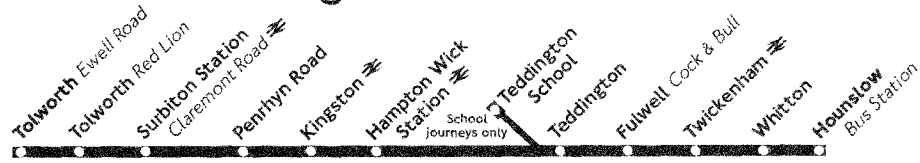

281

Tolworth - Kingston - Hounslow

Daily

PASS ZONE 4(5,6)

When there are rugby matches at Twickenham, the service from Tolworth runs to Twickenham only, and a shuttle service runs between Teddington and Hounslow, between approximately 1100 and 1900.