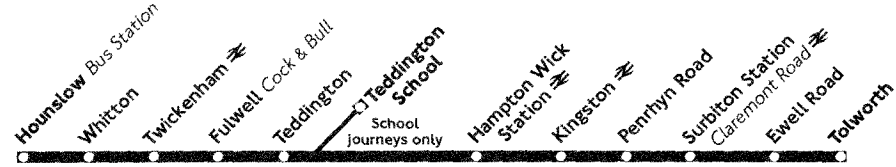

281

Hounslow - Kingston - Tolworth

Daily

PASS ZONE 4(5,6)

When there are rugby matches at Twickenham, the service to Tolworth starts from Twickenham only, and a shuttle service runs between Hounslow and Teddington, between approximately 1100 and 1900.

Mondays to Fridays

Hounslow Bus Station	---	0532	0552	0607	0622	0634	0646	0658	---	0710	---	0720	0730	SD	0735	0740	1430
Whitton Admiral Nelson	---	0539	0559	0614	0629	0641	0653	0705	---	0717	---	0731	0743	0748	0753	0753	1441
Twickenham Station	---	0545	0605	0620	0635	0647	0659	0711	---	0723	---	0741	0753	0758	0803	0803	1449
Twickenham King Street	---	0547	0607	0622	0637	0649	0701	0713	---	0725	---	0744	0756	0801	0806	0806	1451
Fulwell Cock & Bull	A	0552	0612	0627	0642	0654	0706	0718	A	0730	A	0750	0802	0807	0812	0812	1458
Teddington Hogarth	0536	0556	0616	0631	0646	0658	0710	0722	0729	0736	0746	0756	0808	0813	0818	0818	1503
Hampton Wick Station	0543	0603	0623	0638	0653	0705	0717	0729	0737	0747	0757	0807	0819	B	0829	0829	1512
Kingston Cromwell Road Bus Station	0548	0608	0628	0643	0658	0710	0722	0734	0744	0754	0804	0814	0826	---	0836	---	1517
Surbiton Station Clarendon Road	0557	0617	0637	0652	0707	0719	0731	0744	0754	0804	0814	0824	0836	---	0846	---	1527
Tolworth Red Lion	0603	0623	0643	0658	0713	0725	0738	0751	0801	0811	0821	0831	0843	---	0853	---	1534
Tolworth Ewell Road	0605	0625	0645	0700	0715	0727	0740	0753	0803	0813	0823	0833	0845	---	0855	---	1539

Then about every 10 minutes until

Mondays to Fridays - continued

Hounslow Bus Station	2330	2350	0010	0030	---	0532	0552	0612	0629	0645	0700	0715	0730	---	0745	0800	---
Whitton Admiral Nelson	2337	2357	0017	0037	---	0539	0559	0619	0636	0652	0707	0722	0737	---	0752	0807	---
Twickenham Station	2343	0003	0023	0043	---	0545	0605	0625	0642	0658	0713	0728	0743	---	0758	0813	---
Twickenham King Street	2345	0005	0025	0045	---	0547	0607	0627	0644	0700	0715	0730	0745	---	0800	0815	---
Fulwell Cock & Bull	2350	0010	0030	0050	A	0552	0612	0632	0649	0705	0720	0735	0750	A	0805	0820	A
Teddington Hogarth	2354	G	0034	G	0536	0556	0616	0636	0653	0709	0724	0739	0754	0804	0809	0824	0834
Hampton Wick Station	0001	---	0041	---	0543	0603	0623	0643	0700	0716	0731	0746	0801	0811	0816	0831	0841
Kingston Cromwell Road Bus Station	C	---	C	---	0548	0608	0628	0648	0705	0721	0736	0751	0806	0816	0821	0836	0846
Surbiton Station Clarendon Road	---	---	---	---	0557	0617	0637	0657	0714	0730	0745	0800	0815	0825	0830	0845	0855
Tolworth Red Lion	---	---	---	---	0603	0623	0643	0703	0720	0736	0751	0806	0821	0831	0836	0851	0901
Tolworth Ewell Road	---	---	---	---	0605	0625	0645	0705	0722	0738	0753	0808	0823	0833	0838	0853	0903

Saturdays