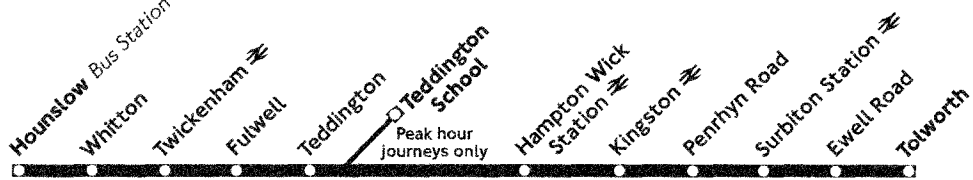

281

Daily

Hounslow - Kingston - Tolworth

PASS ZONE 4(5,6)

When there are rugby matches at Twickenham, the service to Tolworth starts from Twickenham only, and a shuttle service runs between Hounslow and Teddington, between approximately 1100 and 1900 hrs.

Mondays to Fridays

Hounslow Bus Station	---	---	0552	0607	0622	0634	0646	0658	---	0710	---	0720	0730	0735	0740	---	1430	---
Whitton Admiral Nelson	---	---	0559	0614	0629	0641	0653	0705	---	0717	---	0731	0743	0748	0753	---	1441	---
Twickenham Station	---	---	0605	0620	0635	0647	0659	0711	---	0723	---	0741	0753	0758	0803	Then	1449	---
Twickenham King Street	0527	0547	0607	0622	0637	0649	0701	0713	---	0725	---	0744	0756	0801	0806	about	1451	---
Fulwell Cock & Bull	0532	0552	0612	0627	0642	0654	0706	0718	B	0730	B	0750	0802	0807	0812	every	1458	B
Teddington Hogarth	0536	0556	0616	0631	0646	0658	0710	0722	0729	0736	0746	0756	0808	0813	0818	10	1503	1509
Hampton Wick Station	0543	0603	0623	0638	0653	0705	0717	0729	0737	0747	0757	0807	0819	A	0829	mins.	1512	1518
Kingston Cromwell Road	0548	0608	0628	0643	0658	0710	0722	0734	0744	0754	0804	0814	0826	---	0836	until	1517	1523
Surbiton Station	0557	0617	0637	0652	0707	0719	0731	0744	0754	0804	0814	0824	0836	---	0846	---	1527	1533
Tolworth Red Lion	0603	0623	0643	0658	0713	0725	0738	0751	0801	0811	0821	0831	0843	---	0853	---	1534	1543
Tolworth Ewell Road	0605	0625	0645	0700	0715	0727	0740	0753	0803	0813	0823	0833	0845	---	0855	---	1539	1548

Mondays to Fridays - continued

Hounslow Bus Station	2330	2350	0010	0030	---	---	0550	0610	0629	0645	0700	0715	0730	---	0745	0800	---	0815
Whitton Admiral Nelson	2337	2357	0017	0037	---	---	0557	0617	0636	0652	0707	0722	0737	---	0752	0807	---	0822
Twickenham Station	2343	0003	0023	0043	---	---	0603	0623	0642	0658	0713	0728	0743	---	0758	0813	---	0828
Twickenham King Street	2345	0005	0025	0045	0525	0545	0605	0625	0644	0700	0715	0730	0745	---	0800	0815	---	0830
Fulwell Cock & Bull	2350	0010	0030	0050	0530	0550	0610	0630	0649	0705	0720	0735	0750	B	0805	0820	B	0835
Teddington Hogarth	2354	G	0034	G	0534	0554	0614	0634	0653	0709	0724	0739	0754	0804	0809	0824	0834	0840
Hampton Wick Station	0001	---	0041	---	0541	0601	0621	0641	0700	0716	0731	0746	0801	0811	0816	0831	0841	0848
Kingston Cromwell Road	D	---	D	---	0546	0606	0626	0646	0705	0721	0736	0751	0806	0816	0821	0836	0846	0853
Surbiton Station	---	---	---	---	0555	0615	0635	0655	0714	0730	0745	0800	0815	0825	0830	0845	0855	0902
Tolworth Red Lion	---	---	---	---	0601	0621	0641	0701	0720	0736	0751	0806	0821	0831	0836	0851	0901	0908
Tolworth Ewell Road	---	---	---	---	0603	0623	0643	0703	0722	0738	0753	0808	0823	0833	0838	0853	0903	0910

Saturdays

Saturdays - continued