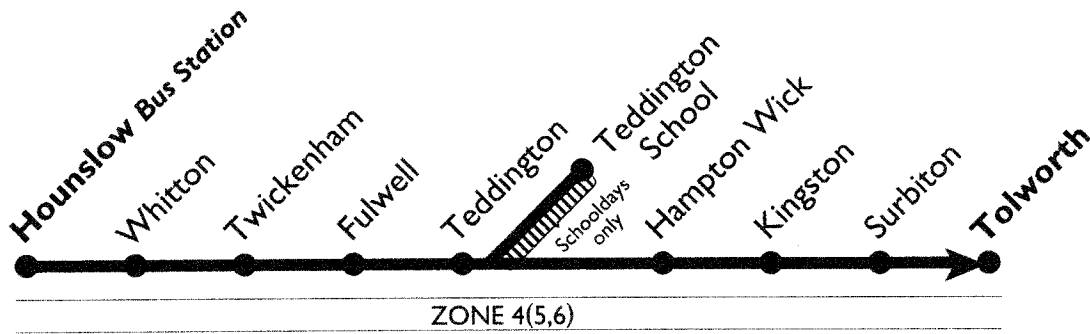

Mondays to Fridays

Station	0554	0614	0628	0640	0731	0740	0742	1746	1801	1816	1823	1831		
Hounslow Bus Station	...	...	...	...	...	...	...	...	...	...	...	...		
Whitton Admiral Nelson	...	...	...	...	...	...	...	...	...	...	...	...		
Twickenham Station	...	...	...	...	...	...	...	...	...	...	...	...		
Twickenham King Street	0530	0550	0610	0630	0644	0656	0755	0804	0806	1808	1823	1838	1843	1851
Fulwell Cock & Bull	0535	0555	0615	0635	0649	0701	0801	0810	0812	1815	1830	1844	1849	1857
Teddington Hogarth	0539	0559	0619	0639	0653	0705	0807	0816	0818	1820	1835	1848	G	1901
Hampton Wick Station	0547	0607	0627	0647	0701	0713	0818	T	0829	1830	1845	1858	...	1911
Kingston Cromwell Road	0551	0611	0631	0651	0705	0717	0826	...	0837	1836	1850	1903	...	1916
Surbiton Station	0559	0619	0639	0659	0713	0725	0835	...	0846	1844	1858	1911	...	1924
Tolworth Red Lion	0606	0626	0646	0706	0720	0732	0843	...	0854	1851	1905	1918	...	1931
Tolworth Ewell Road	0608	0628	0648	0708	0722	0734	0845	...	0856	1853	1907	1920	...	1933

Saturdays

Station	0555	0615	0630	0645	0700	0715	0730	0745	0800	0815	...	0830	0907	
Hounslow Bus Station	...	...	...	...	...	...	...	...	...	...	...	...	...	
Whitton Admiral Nelson	...	...	...	...	...	...	...	...	...	...	...	...	...	
Twickenham Station	...	...	...	...	...	...	...	...	...	...	...	...	...	
Twickenham King Street	0530	0550	0611	0631	0646	0701	0716	0731	0746	0801	0816	0831	0846	
Fulwell Cock & Bull	0535	0555	0616	0636	0651	0706	0721	0736	0751	0806	0821	0836	A	0851
Teddington Hogarth	0539	0559	0620	0640	0655	0710	0725	0740	0755	0810	0825	0840	0846	0855
Hampton Wick Station	0547	0607	0628	0648	0703	0718	0733	0748	0803	0818	0833	0848	0854	0903
Kingston Cromwell Road	0551	0611	0632	0652	0707	0722	0737	0752	0807	0822	0837	0852	0858	0907
Surbiton Station	0559	0619	0640	0700	0715	0730	0745	0800	0815	0830	0845	0900	0908	0917
Tolworth Red Lion	0606	0626	0647	0707	0722	0737	0752	0807	0822	0837	0852	0907	0915	0924
Tolworth Ewell Road	0608	0628	0649	0709	0724	0739	0754	0809	0824	0839	0854	0909	0917	0926

Sundays and Public Holidays