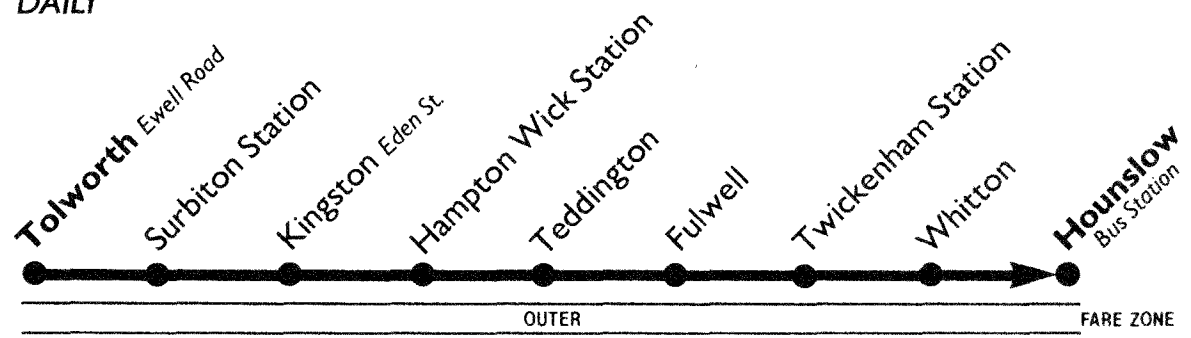

Please have your fare ready to **PAY THE DRIVER**

## Saturdays

Tolworth Ewell Road	0611	0641	0656	0711	0726	0741	0756	0811	0826	0841	0856
Surbiton Station	0619	0649	0704	0719	0734	0749	0804	0819	0834	0849	0904
Kingston Clarence St./Eden St.	0626	0656	0711	0726	0741	0756	0811	0826	0841	0856	0912
Hampton Wick Station	0629	0659	0714	0729	0744	0759	0814	0829	0844	0859	0915
Teddington Post Office	G	G	G	G	G	G	G	G	G	G	G
Fulwell Jolly Blacksmith	0556	0611	0626	0641	0656	0711	0726	0741	0756	0811	0826
Twickenham King Street	0602	0617	0632	0647	0702	0717	0732	0747	0802	0817	0832
Whitton Admiral Nelson	0610	0625	0640	0655	0710	0725	0740	0755	0810	0825	0840
Hounslow Bus Station	0616	0631	0646	0701	0716	0731	0746	0801	0816	0831	0846

A - Continues to Twickenham Albany.  
 B - Starts from Teddington Police Station.  
 C - Starts from Kingston Station.  
 G - Continues to or starts from Fulwell Garage.

We do all we can to run the services shown but traffic conditions, bad weather and other circumstances beyond our control mean that we may not always succeed. No buses run on Christmas Day, and special services may operate during the remainder of the Christmas and New Year holiday - see notices on buses or ring 01-222 1234 at any time, day or night.