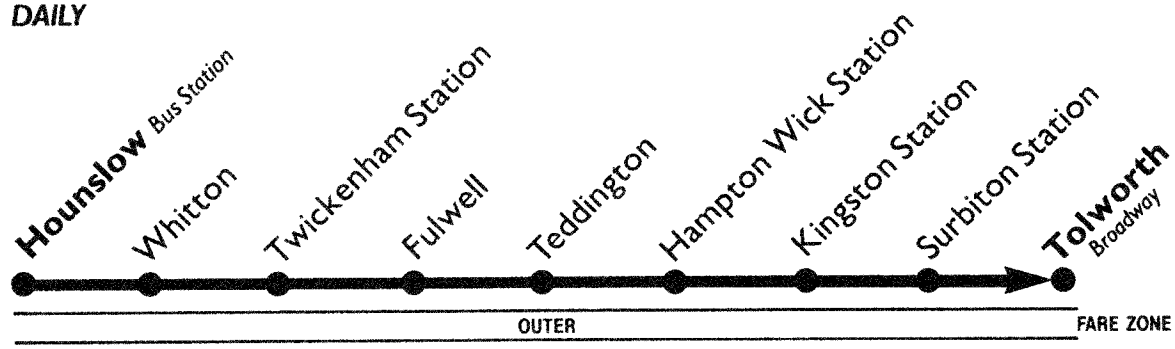

281 DAILY

Please have your fare ready to **PAY THE DRIVER**

Mondays to Fridays

Hounslow Bus Station	0623	0630	0638	0643	0650	0657	0703	0710	0718	0723	0730	0738	0748	0758
Whitton Admiral Nelson	0630	0638	0643	0650	0657	0703	0710	0718	0723	0730	0738	0748	0758	0808
Twickenham King Street	G	G	G	G	G	G	G	G	G	G	G	G	G	G
Fulwell Jolly Blacksmith	0530	0550	0610	0623	0635	0643	0650	0657	0703	0712	0718	0724	0734	0744
Teddington Post Office	0536	0556	0616	0629	0641	0649	0656	0703	0709	0718	0724	0732	0742	0752
Hampton Wick Station	0542	0602	0622	0635	0647	0655	0702	0709	0715	0724	0731	0741	0751	0801
Kingston Station	0546	0606	0626	0639	0651	0659	0706	0713	0719	0729	0739	0749	0759	0809
Surbiton Station	0555	0615	0635	0648	0700	0708	0715	0722	0730	0740	0750	0800	0810	0820
Tolworth Broadway	0603	0623	0643	0656	0708	0716	0723	0730	0740	0750	0800	0810	0820	0830
Hounslow Bus Station	0808	0818	0828	0838	0848	0901	0913	0923	0935	0945	0950	0955	1732	1739
Whitton Admiral Nelson	0816	0826	0836	0846	0856	0909	0921	0931	0942	0952	0957	1002	1741	1748
Twickenham King Street	0828	0838	0848	0858	0908	0921	0933	0943	0953	1003	1008	1013	1801	1808
Fulwell Jolly Blacksmith	0834	0844	0854	0904	0914	0927	0940	0950	1000	1010	1015	1020	1810	1818
Teddington Post Office	0842	0852	0902	0912	0922	0935	0948	0958	1008	1018	G	1028	1810	G
Hampton Wick Station	0851	0901	0911	0921	0931	0942	0955	1005	1015	1025	....	1035	1818	....
Kingston Station	0859	0909	0919	0929	0939	0949	0959	1009	1019	1029	....	1039	1823	....
Surbiton Station	0910	0920	0930	0940	0950	1000	1010	1020	1030	1040	....	1050	1834	....
Tolworth Broadway	0920	0930	0940	0950	1000	1010	1020	1030	1040	1050	....	1100	1844	....
Hounslow Bus Station	1810	1820	1827	1835	1845	1905	1926	1933	1948	2248	2308	2328	2348	0008
Whitton Admiral Nelson	1819	1829	1836	1843	1853	1913	1934	1940	1955	2255	2315	2335	2355	0015
Twickenham King Street	1831	1841	1848	1852	1902	1922	1943	1948	2003	2303	2323	2343	0003	0023
Fulwell Jolly Blacksmith	1837	1847	1854	1858	1908	1928	1948	1953	2008	2308	2328	2348	0008	0028
Teddington Post Office	G	1853	G	G	1914	1934	1954	G	2014	2314	B	G	G	G
Hampton Wick Station	....	1859	....	....	1920	1940	2000	....	2020	2320	....	....	....	....
Kingston Station	....	1903	....	....	1924	1944	2004	....	2024	2324	....	....	....	....
Surbiton Station	....	1912	....	....	1933	1953	2013	....	2033	2333	....	....	....	....
Tolworth Broadway	....	1921	....	....	1941	2001	2021	....	2041	2341	....	....	....	....

Saturdays