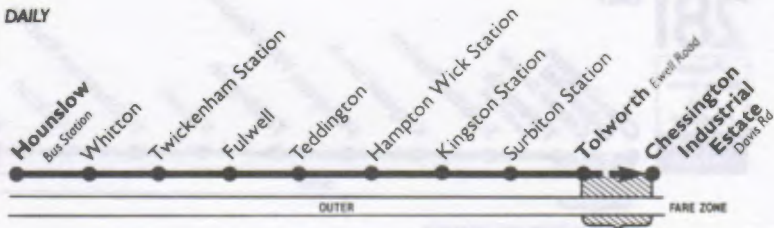

Please have your fare ready to **PAY THE DRIVER**

Monday to Friday peak hours only

Months to Fridays

NOTE Between Kingston and Tolworth extra buses provide a service every 8 minutes during peak hours.

Hounslow Bus Station	0621	0643	0650	0705	0712	0725	0733	0746
Whetton Admiral Nelson	0805	0817	0824	0835	0845	0856	0911	0923
Twickenham King Street	G	G	G	G	G	G	G	G
Fulwell Jolly Blacksmith	0531	0551	0611	0620	0631	0641	0645	0650
Teddington Post Office	0537	0557	0617	0626	0637	0647	0651	0656
Hampton Wick Station	0543	0603	0623	0632	0643	0653	0657	0702
Kingston Station	0547	0607	0627	0636	0647	0657	0701	0706
Surbiton Station	0556	0616	0636	0645	0656	0706	0710	0715
Tolworth Broadway	0603	0623	0643	0652	0703	0713	0717	0722
Chessington Industrial Est. Devs Rd	0656	0707	0717	0726	0738	0750	0802	0814

Hounslow Bus Station	0757	0809	1456	1506	1517	1528	1541	1547
Whetton Admiral Nelson	0805	0817	1503	1513	1524	1535	1550	1556
Twickenham King Street	0817	0829	Than	1514	1524	G	1535	1470
Fulwell Jolly Blacksmith	0823	0835	every	1521	1531	1536	1543	1555
Teddington Post Office	0831	0843	10-12	1529	1539	1544	1551	1603
Hampton Wick Station	0840	0852	minutes	1537	1547	1552	1601	1611
Kingston Station	0848	0900	until	1542	1552	1557	1604	1616
Surbiton Station	0859	0911	1853	1603	1608	1615	1627	1633
Tolworth Broadway	0908	0920	1602	1612	1617	1624	1636	1642
Chessington Industrial Est. Devs Rd	0914	0926	1618	1630	1642	1655	1706	1718

Saturdays

Hounslow Bus Station	0623	0638	0653	0708	0723	0738	0753	0808
Whetton Admiral Nelson	0700	0715	0730	0745	0760	0775	0790	0805
Twickenham King Street	G	G	G	G	G	G	G	G
Fulwell Jolly Blacksmith	0531	0558	0613	0628	0643	0658	0713	0728
Teddington Post Office	0537	0604	0619	0634	0649	0704	0719	0734
Hampton Wick Station	0543	0610	0625	0640	0655	0710	0725	0740
Kingston Station	0547	0614	0629	0644	0659	0714	0729	0744
Surbiton Station	0556	0623	0638	0653	0708	0723	0738	0753
Tolworth Broadway	0603	0630	0645	0700	0715	0730	0745	0800

Hounslow Bus Station	0908	0923	1708	1715	1723	1733	1743	1753
Whetton Admiral Nelson	0917	0932	1718	1725	1733	1743	1753	1803
Twickenham King Street	0926	G 0941	Than	1728	1735	1743	1753	1803
Fulwell Jolly Blacksmith	0931	0939	every	1733	1742	1750	1800	1810
Teddington Post Office	0937	0945	8-9	1742	G	1814	G	1834
Hampton Wick Station	0943	0951	0959	minutes	1749	1807	1820	1840
Kingston Station	0947	0956	1004	until	1754	1809	1824	1844
Surbiton Station	0957	1006	1015	1805	1818	1833	1851	1913
Tolworth Broadway	1006	1016	1025	1815	1825	1840	1900	1920

Sundays (and National Public Holidays)

Hounslow Bus Station	0842	0912	0942	1008	1028	2248	2308	2328
Whetton Admiral Nelson	A	A	A	0848	0918	0948	1014	1035
Twickenham King Street	0655	0725	0755	0825	0855	0925	G	0955
Fulwell Jolly Blacksmith	0700	0730	0800	0830	0900	0930	1000	1026
Teddington Post Office	0706	0736	0806	0836	0906	0936	1006	1032
Hampton Wick Station	0712	0742	0812	0842	0912	0942	1012	1038
Kingston Station	0715	0745	0815	0845	0915	0945	1015	1042
Surbiton Station	0723	0753	0823	0853	0923	0953	1013	1023
Tolworth Broadway	0731	0801	0831	0901	0931	1001	1021	1031