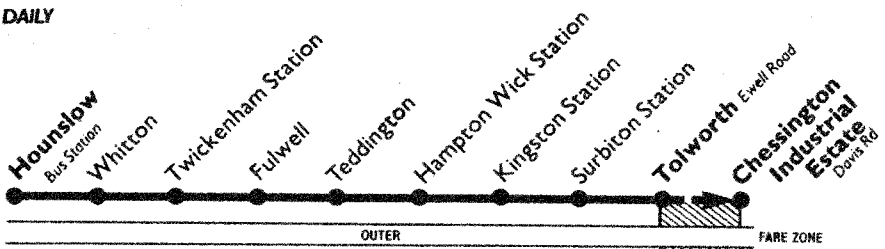

Please have your fare ready to **PAY THE DRIVER**

Monday to Friday peak hours only.

Mondays to Fridays

NOTE Between Kingston and Tolworth extra buses provide a service every 8 minutes during peak hours.

Hounslow Bus Station	.....	.....	.....	.....	.....	0621	.....	.....	.....	0643	.....	.....	0705	.....	0725	0733	0746
Whitton Admiral Nelson	.....	.....	.....	.....	.....	0628	.....	.....	.....	0650	.....	A	0712	A	0732	0741	0754
Twickenham King Street	.....	G	G	G	G	0636	G	G	G	0658	G	0712	G	0720	0729	0741	0753
Fulwell Jolly Blacksmith	0531	0551	0611	0620	0631	0641	0645	0650	0658	0703	0709	0717	0721	0725	0735	0747	0759
Teddington Post Office	0537	0557	0617	0626	0637	0647	0651	0656	0704	0709	0715	0723	0727	0731	0743	0755	0807
Hampton Wick Station	0543	0603	0623	0632	0643	0653	0657	0702	0710	0715	0721	0729	0734	0740	0750	0804	0816
Kingston Station	0547	0607	0627	0636	0647	0657	0701	0706	0714	0719	0725	0732	0736	0742	0748	0800	0812
Surbiton Station	0556	0616	0636	0645	0656	0706	0710	0715	0723	0729	0735	0747	0753	0759	0811	0823	0835
Tolworth Broadway	0603	0623	0643	0652	0703	0713	0717	0722	0732	0738	0744	0756	0802	0808	0820	0832	0844
Chessington Industrial Est. Davs Rd	.....	.....	0656	0707	0717	.....	.....	0726	0738	.....	0750	0802	.....	0814	0826	0838	0850

Hounslow Bus Station	0757	0809	.....	1456	1506	.....	1517	1528	.....	1541	1547	.....	1659	.....	1711	1723
Whitton Admiral Nelson	0805	0817	.....	1503	1513	.....	1524	1535	.....	1550	1556	.....	1708	.....	1720	1732
Twickenham King Street	0817	0829	.....	1514	1524	G	1535	1547	G	1602	1608	Then	1720	.....	1732	1744
Fulwell Jolly Blacksmith	0823	0835	Then	1521	1531	every	1536	1548	G	1616	1616	every	1728	.....	1740	1752
Teddington Post Office	0831	0843	10-12	1529	1539	minutes	1544	1556	1559	1606	1610	12	1737	.....	1749	1801
Hampton Wick Station	0840	0852	until	1537	1547	1552	1559	1611	1615	1622	1627	mins.	1745	.....	1757	1809
Kingston Station	0848	0900	.....	1542	1552	1557	1604	1616	1620	1627	1632	until	1750	1756	1802	1814
Surbiton Station	0859	0911	.....	1553	1603	1608	1615	1627	1631	1638	1643	1649	1801	1807	1813	1825
Tolworth Broadway	0908	0920	.....	1602	1612	1617	1624	1636	1642	1649	1654	1700	1812	1818	1824	1836
Chessington Industrial Est. Davs Rd	0914	.....	.....	1618	.....	1630	1642	.....	1655	.....	1706	.....	1818	1824	.....	.....