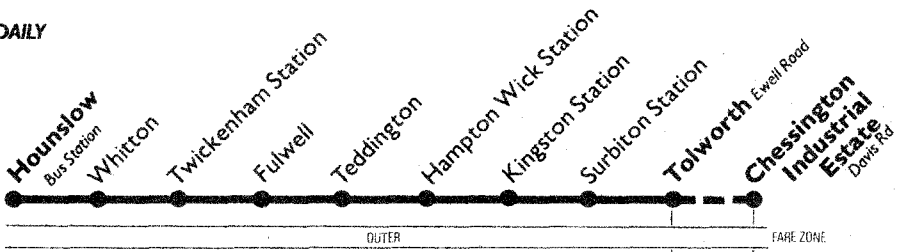

Pay as you enter bus, exact fare please.

Monday to Friday peak hours only.

Mondays to Fridays

NOTE: Between Kingston and Tolworth buses run every 8 minutes during peak hours.

Station	Hounslow	Whitton	Twickenham	Fulwell	Teddington	Hampton Wick	Kingston	Surbiton	Tolworth	Chessington Indus. Est. Davis Rd.				
Hounslow Bus Station	0620								0645	0705	0725	0735	0747	
Whitton Admiral Nelson		0627							0652	0712	0732	0742	0754	
Twickenham King Street			G	G	G	G	G	G	0700	0720	0729	0741	0753	
Fulwell Jolly Blacksmith	0531	0551	0611	0616	0626	0636	0641	0646	0706	0716	0726	0735	0805	
Teddington Post Office	0537	0557	0617	0622	0632	0642	0647	0652	0707	0717	0727	0737	0819	
Kingston Station	0548	0608	0628	0633	0643	0653	0658	0703	0713	0718	0723	0734	0747	
Surbiton Station	0556	0616	0636	0641	0651	0701	0706	0711	0722	0727	0733	0745	0751	
Tolworth Broadway	0604	0624	0644	0648	0658	0708	0714	0718	0730	0737	0742	0754	0801	
Chessington Indus. Est. Davis Rd.				0654	0704	0714		0724	0736		0749	0801	0814	
Hounslow Bus Station	0759	0811	0823	0835	0847	0859	0911	0922	0935	0947	Then 57	07	17	27
Whitton Admiral Nelson	0806	0818	0830	0842	0854	0906	0918	0929	0942	0954	at 04	14	24	34
Twickenham King Street	0817	0829	0841	0853	0905	0917	0929	0940	0953	1005	these 15	25	35	45
Fulwell Jolly Blacksmith	0823	0835	0847	0859	0911	0923	0935	0946	1000	1012	mins. 22	32	42	52
Teddington Post Office	0831	0843	0855	0907	0919	0931	0943	0954	1008	1020	past 30	40	50	00
Kingston Station	0846	0858	0910	0922	0934	0945	0957	1008	1020	1032	each 42	52	02	12
Surbiton Station	0857	0909	0921	0933	0945	0955	1007	1018	1030	1042	hour 52	02	12	22
Tolworth Broadway	0906	0919	0931	0943	0955	1005	1017	1028	1040	1052		02	12	22
Chessington Indus. Est. Davis Rd.	0913											02	12	22

Saturdays