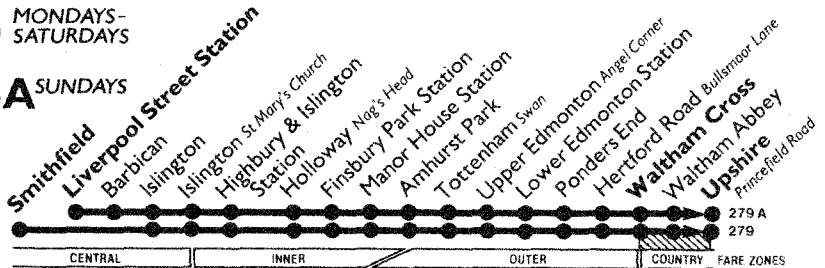

279 MONDAYS-SATURDAYS

279A SUNDAYS

Special night journeys

Mondays to Fridays

Smithfield	0455	0515	0535	0555	0615	0633	0645	0657	0709	0845
Islington Angel	0458	0518	0538	0558	0618	0638	0650	0702	0716	Then 0852
Highbury & Islington Station	0501	0521	0541	0601	0621	0643	0655	0707	0722	0858
Holloway Nags Head	0506	0526	0546	0606	0626	0648	0700	0712	0727	0904
Manor House Station	0455	0512	0532	0552	0612	0632	0637	0649	0655	0707
Tottenham Swan	0503	0520	0540	0600	0620	0626	0640	0645	0657	0703
Lower Edmonton Station	0514	0531	0551	0611	0631	0639	0653	0658	0710	0716
Ponders End Southbury Road	0311	0427	0521	0540v	0558	0618	0639	0647	0701	0706
Waltham Cross Bus Station	0318	0436	0531	0550	0608	0628	0652	0700	0714	0719
Upshire Princesfield Road	0330	0448	0530	0550	0608	0628	0652	0700	0714	0719
Smithfield	0857	0909	0921	0933	0945	0959	1444	1459	1574	1531
Islington Angel	0904	0916	0928	0942	0954	1008	1453	1508	1523	1540
Highbury & Islington Station	0910	0922	0936	0951	1003	1017	1502	1517	1532	1549
Holloway Nags Head	0918	0933	0948	1003	1015	1029	1514	1529	1544	1601
Manor House Station	0927	0942	0957	1012	1024	1038	1515	1523	1538	1553
Tottenham Swan	0937	0952	1007	1022	1034	1048	1533	1548	1605	1625
Lower Edmonton Station	0955	1010	1025	1040	1052	1106	1551	1606	1623	1643
Ponders End Southbury Road	1006	1021	1036	1051	1103	1117	1602	1617	1636	1656
Waltham Cross Bus Station	1021	1036	1051	1106	1118	1132	1617	1632	1652	1712
Upshire Princesfield Road	1021	1036	1051	1106	1118	1132	1617	1632	1652	1712
Smithfield	2208	2230	2230	2250	2306	2322	2347	2347	2347	2347
Islington Angel	2213	2233	2233	2253	2309	2325	2350	0006	0026	0046
Highbury & Islington Station	2218	B 2238	B 2238	B 2258	B 2314	B 2329	B 2354	0009	0029	0049
Holloway Nags Head	2224	2234	2244	2254	2304	2309	2319	2324	2334	2339
Manor House Station	2232	2241	2250	2300	2310	2315	2325	2330	2340	2345
Tottenham Swan	2240	2249	2258	2307	2308	2318	2323	2333	2338	2348
Lower Edmonton Station	2251	2300	2309	2313	2319	2329	2334	2344	2349	2359
Ponders End Southbury Road	2258	2307	2316	2320v	2326	2336	2341	2351	2356	0006
Waltham Cross Bus Station	2308	2317	G 2330	2336	2346	G 2346	G 0006	0016	G 0042	G 0133
Upshire Princesfield Road	2308	2317	G 2330	2336	2346	G 2346	G 0006	0016	G 0042	G 0133

Additional buses, Mondays to Fridays: Ponders End Southbury Road (starting from Ponders End Bus Garage) to Waltham Cross Bus Station at 0541, 0550, 0605, 0612, 0623, 0628, 0633, 0643, 0651, 0656 and 0712

Saturdays

NOTE Between Holloway and Waltham Cross extra buses provide a service every 6 minutes (10 before 1030 and evenings).