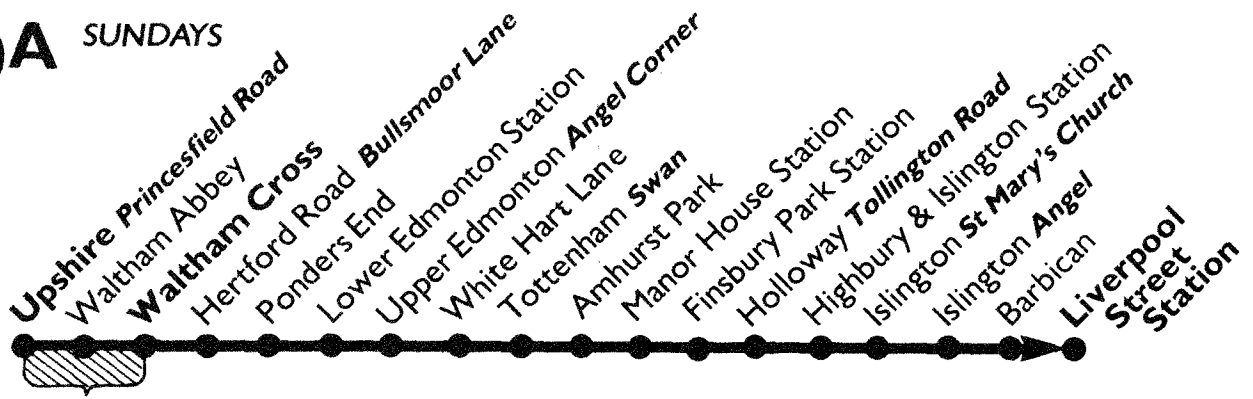

Special night journeys.

OUTSIDE FARE ZONES

ZONE 4/5

ZONE 3

ZONE 2

ZONE 1

Sundays and Public Holidays