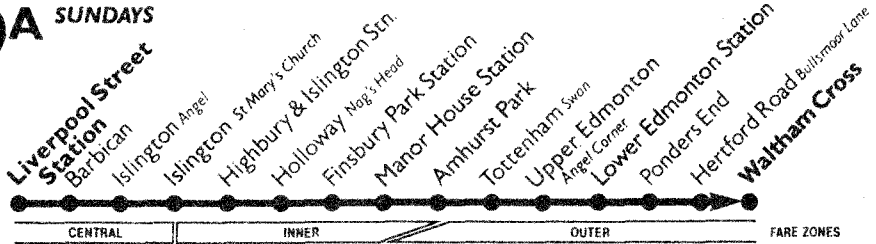

## Sundays (and National Public Holidays)

Station	07:25	07:55	08:25	08:55
Liverpool Street Station				
Barbican Station		07:29	07:59	08:29
Islington Angel		07:34	08:04	08:34
Highbury & Islington Station		07:37	08:07	08:37
Holloway Nags Head	04:56	05:36	06:01	06:23
Finsbury Park Station	04:59	05:39	06:04	06:26
Manor House Station	05:02	05:42	06:07	06:29
Tottenham Swan	05:06	05:46	06:11	06:34
Upper Edmonton Angel Corner	05:11	05:51	06:16	06:41
Lower Edmonton Station	05:14	05:54	06:19	06:45
Ponders End Southbury Road	05:18	05:58	06:13	06:23
Enfield Highway Red Lion	05:21	06:01	06:16	06:26
Waltham Cross Bus Station	05:25	06:05	06:20	06:33
Liverpool Street Station	09:25	09:35	09:52	10:05
Barbican Station	09:29	09:39	09:56	10:09
Islington Angel	09:24	09:44	10:01	10:14
Highbury & Islington Station	09:37	09:47	10:04	10:17
Holloway Nags Head	09:41	09:51	10:08	10:21
Finsbury Park Station	09:44	09:54	10:11	10:24
Manor House Station	09:47	09:57	10:14	10:27
Tottenham Swan	09:54	10:04	10:21	10:34
Upper Edmonton Angel Corner	10:01	10:11	10:28	10:43
Lower Edmonton Station	10:05	10:15	10:34	10:49
Ponders End Southbury Road	10:12	10:22	10:41	10:56
Enfield Highway Red Lion	10:17	10:27	10:46	11:01
Waltham Cross Bus Station	10:23	10:33	10:53	11:08
Liverpool Street Station	13:49		04 19 34 49	21 34 21:49
Barbican Station	13:53		08 23 38 53	21:38 21:53 22:04
Islington Angel	13:58		13 28 43 58	21:43 21:58 22:09
Highbury & Islington Station	14:01	Then	17 32 47 02	21:47 22:02 22:13
Holloway Nags Head	14:06	at	22 37 52 07	21:52 22:07 22:18
Finsbury Park Station	14:10	these	26 41 56 11	21:56 22:11 22:22
Manor House Station	14:13	minutes	29 44 59 14	21:59 22:14 22:25
Tottenham Swan	14:21	past	37 52 07 22	22:07 22:22 22:33
Upper Edmonton Angel Corner	14:29	each	45 00 15 30	22:15 22:30 22:40
Lower Edmonton Station	14:34	hour	49 04 19 34	22:19 22:34 22:44
Ponders End Southbury Road	14:40		55 10 25 40	22:25 22:40 22:49
Enfield Highway Red Lion	14:45		00 15 30 45	22:30 22:44 G 22:56
Waltham Cross Bus Station	14:53		08 23 38 53	22:38 22:52 G 23:02
Liverpool Street Station		00:01		
Barbican Station		00:05		
Islington Angel		00:10		
Highbury & Islington Station		00:13		
Holloway Nags Head	00:08	00:18	00:38	
Finsbury Park Station	00:11	00:21	00:41	
Manor House Station	00:14	00:24	00:44	01:00
Tottenham Swan	00:20	00:30	00:50	01:06
Upper Edmonton Angel Corner	00:27	00:37	00:47	00:57
Lower Edmonton Station	00:31	00:41	00:51	01:01
Ponders End Southbury Road	00:36	00:46	00:56	01:06
Enfield Highway Red Lion	G	G	G	G
Waltham Cross Bus Station				