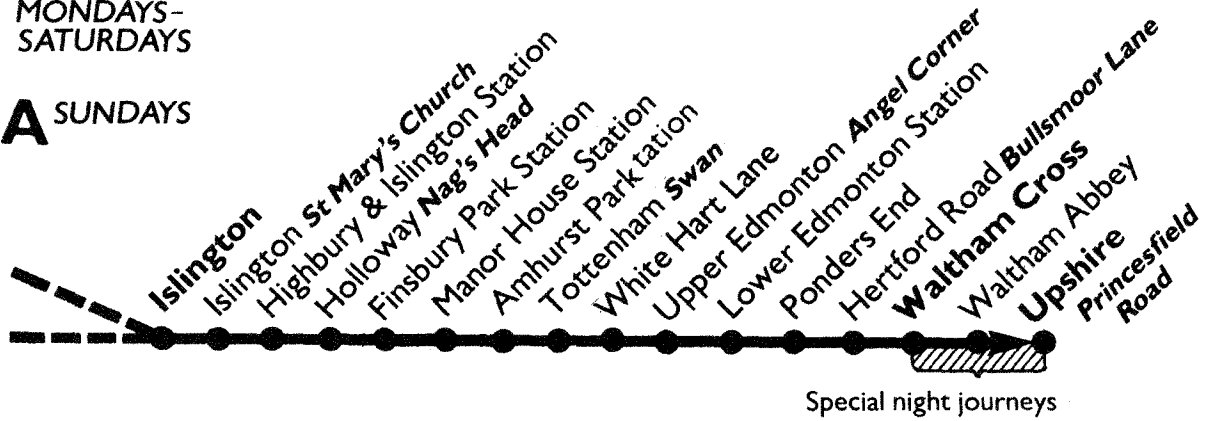

London Buses Ltd 55 Broadway SW1H 0BD telephone 01-222 1234
 Panel C. Post Uphire to Waltham Cross.

004 LB

1./2.6.90

279 MONDAYS-SATURDAYS

279A SUNDAYS

Certain buses start from Smithfield or Liverpool Street.

Monday night/Tuesday morning to Friday night/Saturday morning

Smithfield	2348				
Islington Angel	2351	0046			
Highbury & Islington Station	2355	0049			
Holloway Nags Head	2400	0054			
Finsbury Park Station	0004	0057			
Manor House Station	0007	0100			
Tottenham Swan	0015	0107			
Upper Edmonton Angel Corner	0024	0115			
Lower Edmonton Station	0028	0119			
Ponders End Bus Garage	0035	0125	0310	0417	
Enfield Highway Red Lion	0040	0129	0314	0422	
Waltham Cross Bus Station	0045	0133	0318	0428	
Waltham Abbey Market Square	0049	0137	0322	0432	
Upshire Princesfield Road	0057	0145	0330	0440	

Sunday night/Monday morning

	279A				
Liverpool Street Station	2342				
Barbican Station	2346	279			
Islington Angel	2351	0046			
Highbury & Islington Station	2354	0049			
Holloway Nags Head	2359	0054			
Finsbury Park Station	0002	0057			
Manor House Station	0005	0100			
Tottenham Swan	0013	0107			
Upper Edmonton Angel Corner	0020	0115			
Lower Edmonton Station	0024	0119	279	279	
Ponders End Bus Garage	0031	0125	0310	0417	
Enfield Highway Red Lion	0037	0129	0314	0422	
Waltham Cross Bus Station	0042	0133	0318	0428	
Waltham Abbey Market Square	0046	0137	0322	0432	
Upshire Princesfield Road	0054	0145	0330	0440	