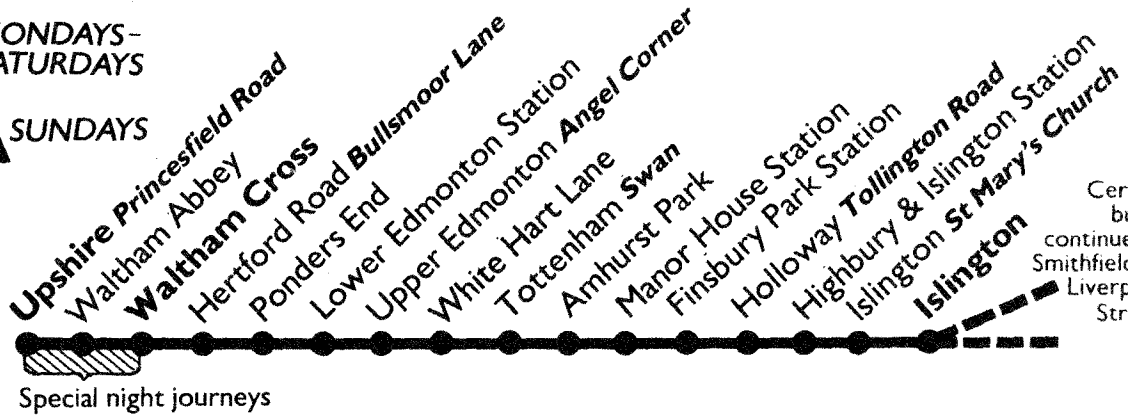

279 MONDAYS-SATURDAYS
279A SUNDAYS

Certain buses continue to Smithfield or Liverpool Street.

OUTSIDE FARE ZONES	ZONE 4/5	ZONE 3	ZONE 2	ZONE 1
--------------------	----------	--------	--------	--------

Monday night/Tuesday morning to Friday night/Saturday morning