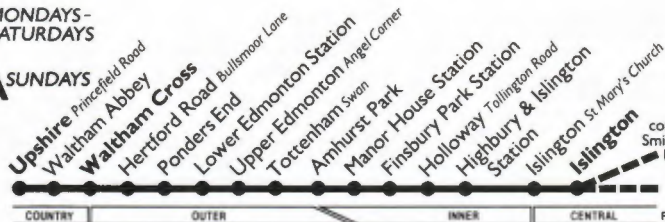

279 MONDAYS-SATURDAYS

279A SUNDAYS

Certain buses continue to Smithfield or Liverpool Street.

Monday night/Tuesday morning to Friday night/Saturday morning

Uphire Princesfield Road	0059	0155	0340	0453
Waltham Abbey Market Square	0107	0203	0348	0501
Waltham Cross Bus Station	0111a	0207a	0353	0506
Enfield Highway Red Lion	0117	0211	0359	0514
Ponders End Bus Garage	0122	0213	0401	0518
Lower Edmonton Station			0407	0527
Upper Edmonton Angel Corner			0411	0531
Tottenham Swan			0418	0538
Manor House Station			0426	0546
Finsbury Park Station			0429	0549
Holloway Tallington Road			0432	0552
Highbury & Islington Station			0436	0556
Islington Angel			0440	0600
Smithfield			0445	0605

Saturday night/Sunday morning

Uphire Princesfield Road	0059	0155	0340	0546
Waltham Abbey Market Square	0107	0203	0348	0554
Waltham Cross Bus Station	0111a	0207a	0353	0559a
Enfield Highway Red Lion	0117	0211	0359	0605
Ponders End Bus Garage	0122	0213	0401	0609
Lower Edmonton Station			0407	
Upper Edmonton Angel Corner			0410	
Tottenham Swan			0416	
Manor House Station			0422	
Finsbury Park Station			0425	
Holloway Tallington Road			0427	
Highbury & Islington Station			0431	
Islington Angel			0436	

Sunday night/Monday morning

Uphire Princesfield Road	279A	279	279	279
Waltham Abbey Market Square	0059	0155	0340	0453
Waltham Cross Bus Station	0107	0203	0348	0501
Waltham Cross Bus Station	0111a	0207a	0353	0506
Enfield Highway Red Lion	0117	0211	0359	0514
Ponders End Bus Garage	0122	0213	0401	0518
Lower Edmonton Station			0407	0527
Upper Edmonton Angel Corner			0411	0531
Tottenham Swan			0418	0538
Manor House Station			0426	0546
Finsbury Park Station			0429	0549
Holloway Tallington Road			0432	0552
Highbury & Islington Station			0436	0556
Islington Angel			0440	0600
Smithfield			0445	0605

A - Time at Waltham Cross Abbey Road.

987(2483 19/900/30)

London Buses Ltd 55 Broadway SW1H 0BD telephone 01-222 1234
Panel C. Post Uphire to Waltham Cross.

001 Abb/Lea

25/26.9.87
Bournehall Press