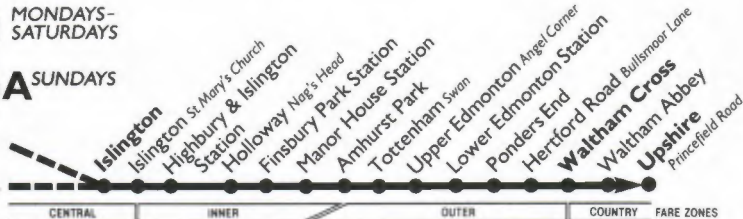

279 MONDAYS-SATURDAYS
279A SUNDAYS

Certain buses start from Smithfield or Liverpool Street.

Monday Night/Tuesday Morning to Friday night/Saturday morning

Smithfield	2347				
Islington Angel	2350	0046			
Highbury & Islington Station	2354	0049			
Holloway Nags Head	2359	0054			
Finsbury Park Station	0002	0057			
Manor House Station	0005	0100			
Tottenham Swan	0013	0108			
Upper Edmonton Angel Corner	0020	0115			
Lower Edmonton Station	0024	0119			
Ponders End Bus Garage	0031	0125	0310	0426	
Enfield Highway Red Lion	0037	0128	0313	0431	
Waltham Cross Bus Station	0043	0133	0318	0437	
Waltham Abbey Market Square	0047	0137	0322	0441	
Uphire Princesfield Road	0054	0145	0330	0448	

Saturday night/Sunday morning

Smithfield	2347				
Islington Angel	2350	0044		0441	
Highbury & Islington Station	2354	0049		0446	
Holloway Nags Head	2359	0054		0451	
Finsbury Park Station	0002	0057		0454	
Manor House Station	0005	0100		0457	
Tottenham Swan	0013	0108		0503	
Upper Edmonton Angel Corner	0020	0116		0509	
Lower Edmonton Station	0024	0119		0512	
Ponders End Bus Garage	0031	0125	0310	0518	
Enfield Highway Red Lion	0037	0128	0313	0521	
Waltham Cross Bus Station	0043	0133	0318	0526	
Waltham Abbey Market Square	0047	0137	0322	0530	
Uphire Princesfield Road	0054	0145	0330	0538	

Sunday night/Monday morning

Liverpool Street Station	279A				
Barbican Station	2342				
Islington Angel	2346	279			
Islington Angel	2351	0046			
Highbury & Islington Station	2354	0049			
Holloway Nags Head	2359	0054			
Finsbury Park Station	0002	0057			
Manor House Station	0005	0100			
Tottenham Swan	0013	0108			
Upper Edmonton Angel Corner	0020	0115			
Lower Edmonton Station	0024	0119	279	279	
Ponders End Bus Garage	0031	0125	0310	0426	
Enfield Highway Red Lion	0037	0128	0313	0431	
Waltham Cross Bus Station	0043	0133	0318	0437	
Waltham Abbey Market Square	0047	0137	0322	0441	
Uphire Princesfield Road	0054	0145	0330	0448	

London Buses Ltd 55 Broadway SW1H 0BD telephone 01-222 1234
Panel C. Post Waltham Cross to Uphire.

AGB/L/LS

25/26.9.87