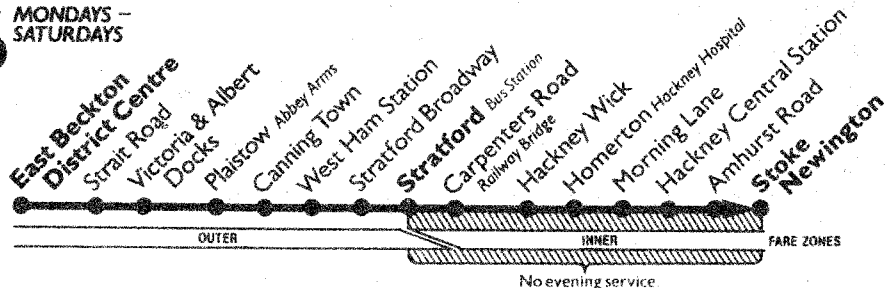

276

MONDAYS - SATURDAYS

Please have your fare ready to
PAY THE DRIVER

Mondays to Fridays

East Beekton District Centre	.....	.....	.....	0633	.....	0656	.....	0717	0737	0757	0817	0837	0857	0917	0935	0955	1011		
Cyprus Beaconsfield Street	.....	.....	.....	0635	.....	0658	.....	0720	0740	0800	0820	0840	0900	0920	0937	0957	1013		
Victoria & Albert Docks	.....	B	B	B	0640	B	0703	B	0729	0749	0809	0829	0849	0909	0929	0947	1002	1018	
Plaistow Abbey Arms	.....	0527	0545	0603	0624	0644	0656	0707	0722	0737	0757	0817	0837	0857	0917	0937	0949	1009	1025
Canning Town Station	.....	0531	0549	0607	0628	0648	0700	0712	0727	0743	0803	0823	0843	0903	0923	0941	0953	1013	1029
West Ham Station	.....	0533	0551	0609	0630	0650	0702	0717	0733	0751	0811	0831	0851	0911	0931	0944	0956	1016	1032
Stratford Broadway	.....	0537	0555	0613	0634	0654	0706	0724	0742	0800	0820	0840	0900	0920	0940	0952a	1001	1021	1037
Hackney Wick Station	.....	0542	0600	0618	0639	0659	0714	0732	0750	0808	0828	0848	0908	0928	0948	.....	1008	1028	1044
Homerton Hackney Hospital	.....	0545	0603	0621	0642	0702	0719	0737	0755	0813	0833	0853	0913	0933	0953	.....	1013	1033	1049
Hackney Central Station	.....	0553	0611	0629	0650	0711	0729	0748	0806	0824	0844	0904	0924	0943	1002	.....	1022	1042	1058
Stoke Newington High Street (X)	.....	.....	.....	0636	0657	0718	0737	0757	0815	0833	0853	0913	0933	0954	1013	.....	1033	1053	1109
Stoke Newington Common	.....	.....	.....	0638	0659	0720	0739	0759	0817	0835	0855	0915	0935	0956	1015	.....	1035	1055	1111
East Beekton District Centre	1031	.....	51	11	31	.....	1731	1751	1814	1840	1847	1907	1937	2007	2037	2107	2137	2207	2237
Cyprus Beaconsfield Street	1033	.....	53	13	33	.....	1733	1753	1816	1842	1849	1909	1939	2009	2039	2109	2139	2209	2239
Victoria & Albert Docks	1038	Then	58	18	38	.....	1738	1758	1821	1847	1854	1914	1944	2014	2044	2114	2144	2214	2244
Plaistow Abbey Arms	1045	at	55	25	45	.....	1745	1805	1828	1853	G	1920	1948	2018	2048	2118	2148	2218	2248
Canning Town Station	1049	these	09	29	49	.....	1749	1809	1832	1857	.....	1924	1952	2022	2052	2122	2152	2222	2252
West Ham Station	1052	mins.	12	32	52	UNTIL	1752	1812	1834	1859	.....	1926	1954	2024	2054	2124	2154	2224	2254
Stratford Broadway	1057	past	17	37	57	.....	1757	1817	1838	1903	.....	1929	2000a	2030a	2100a	2130a	2200a	2230a	2260a
Hackney Wick Station	1404	each	24	44	04	.....	1804	1824	1844	1909	.....	1924	1952	2022	2052	2122	2152	2222	2252
Homerton Hackney Hospital	1409	hour	29	49	09	.....	1809	1829	1847	1912	.....	1924	1952	2022	2052	2122	2152	2222	2252
Hackney Central Station	1418	hour	38	58	18	.....	1818	1838	1856	1921	.....	1924	1952	2022	2052	2122	2152	2222	2252
Stoke Newington High Street (X)	1429	hour	49	09	29	.....	1829	1848	1904	1929	.....	1924	1952	2022	2052	2122	2152	2222	2252
Stoke Newington Common	1431	hour	51	11	31	.....	1831	1848	1906	1931	.....	1924	1952	2022	2052	2122	2152	2222	2252

Saturdays