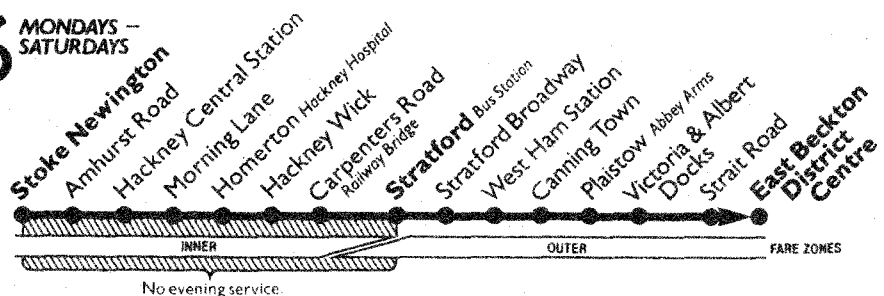

No service on Sundays or National Public Holidays

a - Time at Stratford Bus Station.
G - Continues to West Ham Garage.

B - Starts from Plaistow Greengate.

X - Stoke Newington High Street Church Street.

Please have your fare ready to **PAY THE DRIVER**