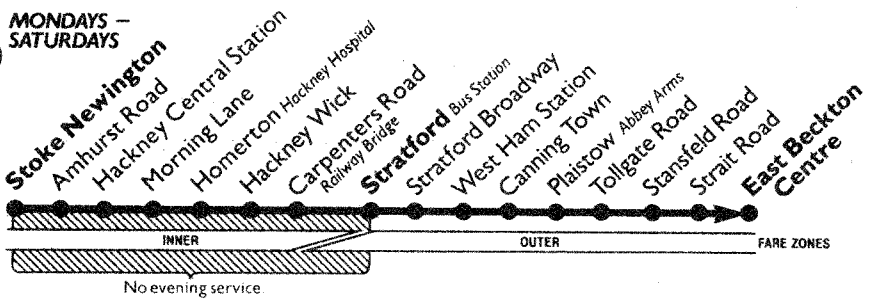

No service on Sundays or National Public Holidays

a - Time at Stratford Bus Station. B - Starts from Plaistow Greengate. X - Stoke Newington High Street/Church Street.

Please have your fare ready to **PAY THE DRIVER**