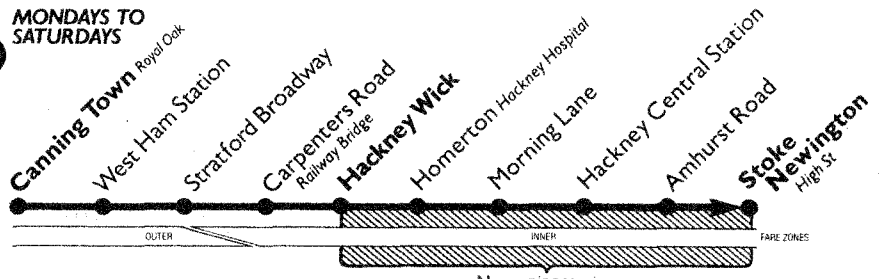

276

MONDAYS TO SATURDAYS

Pay as you enter bus, exact fare please.

No evening service.

Mondays to Fridays