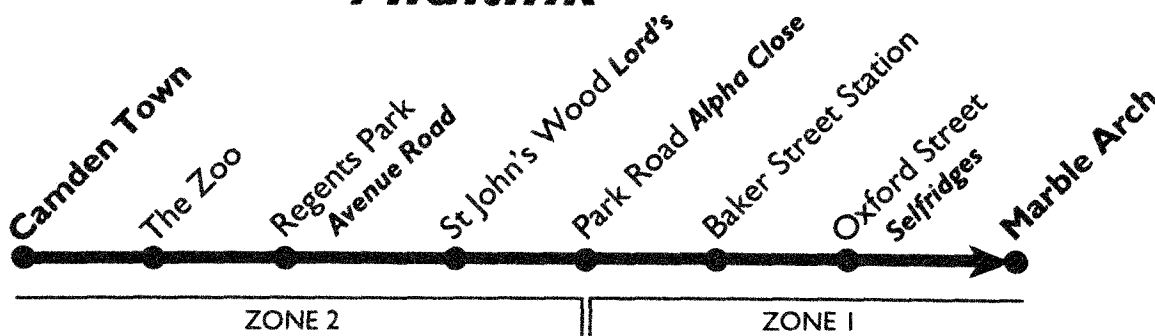

Midilink

Pay As You Enter buses—please have your exact fare ready.

Mondays to Fridays from 12th October 1992

Camden Town Station ⊕	0530	0545	0600	0615	0630	0642	0652	0702	0710	0718	0726	0734	0742	Then about every 8 minutes until	1825	1835
The Zoo	0534	0549	0604	0619	0634	0646	0656	0706	0714	0722	0730	0740	0748		1832	1842
Baker Street Station ⊕	0540	0555	0610	0625	0640	0652	0702	0712	0720	0729	0738	0748	0756		1843	1851
Marble Arch ⊕	0545	0600	0615	0630	0645	0657	0707	0717	0727	0736	0746	0756	0804		1853	1901
Camden Town Station ⊕	1845	1855	1905	1915	1930	1945	2000	2015	2030	Then at these minutes			45 00 15 30	2400		
The Zoo	1852	1902	1912	1922	1937	1949	2004	2019	2034	past each hour			49 04 19 34	UNTIL	0004	
Baker Street Station ⊕	1901	1911	1921	1931	1944	1956	2011	2026	2041				56 11 26 41		0011	
Marble Arch ⊕	1911	1921	1931	1941	1953	2005	2020	2035	2047				02 17 32 47		0017	

Saturdays from 10th October 1992

Camden Town Station ⊕	0615	0630	0645	0700	0715	0730	0745	0800	0815	0830	0838	Then about every 8 minutes until			1740	1750	1800	1815
The Zoo	0619	0634	0649	0704	0719	0734	0749	0804	0819	0834	0842	1745	1755	1805	1820			
Baker Street Station ⊕	0625	0640	0655	0710	0725	0741	0756	0811	0826	0841	0849	1756	1806	1816	1831			
Marble Arch ⊕	0630	0645	0700	0715	0730	0746	0801	0816	0831	0846	0854	1806	1816	1826	1839			
Camden Town Station ⊕	1830	1845	1900	1915	1930	Then at these minutes			45 00 15 30	2400								
The Zoo	1834	1849	1904	1919	1934	past each hour			49 04 19 34	UNTIL	0004							
Baker Street Station ⊕	1844	1857	1912	1927	1941				56 11 26 41		0011							
Marble Arch ⊕	1851	1904	1919	1934	1947				02 17 32 47		0017							

Sundays and Public Holidays

Camden Town Station ⊕	0715	0730	0745	0800	0815	0830	0845	0900	0915	0930	0940	0950	1000	Then every 10 minutes until	1800	1815
The Zoo	0720	0735	0750	0805	0820	0835	0850	0905	0920	0935	0945	0955	1006		1806	1821
Baker Street Station ⊕	0725	0740	0755	0810	0825	0840	0855	0910	0925	0940	0950	1002	1014		1814	1828
Marble Arch ⊕	0731	0746	0801	0816	0831	0846	0901	0916	0931	0946	0958	1010	1022		1822	1835
Camden Town Station ⊕	1830	1845	1900	Then at these minutes			15 30 45 00	2400								
The Zoo	1836	1851	1904	past each hour			19 34 49 04	UNTIL	0004							
Baker Street Station ⊕	1843	1858	1911				26 41 56 11		0011							
Marble Arch ⊕	1850	1905	1917				32 47 02 17		0017							

We do all we can to run the services shown but traffic conditions, bad weather and other circumstances beyond our control mean that we may not always succeed. No buses run on Christmas Day, and special services may operate during the remainder of the Christmas and New Year holiday – see notices on buses or ring 071-222 1234 at any time, day or night.