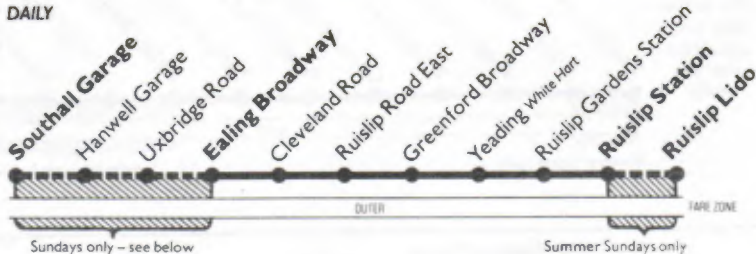

273

DAILY

Pay as you enter bus, please have your fare ready.

Mondays to Fridays

Ealing Broadway Station Ⓞ	0606	0614	0621	0626	0635	0659	0716	0735	0753	0813	0833	0853	0913	0933	Then at these minutes	53	13	33	1513
Ruislip Road East Argyle Road	G	G	G	G	0709	0726	0745	0803	0823	0843	0903	0923	0943	1003	past	28	48	08	UNTIL
Greenford Red Lion	0614	0651	0714	0722	0740	0759	0817	0837	0857	0917	0937	0956	1003	1008	each	23	43	03	1523
Yeading White Hart	0621	0658	0721	0731	0749	0808	0826	0846	0906	0926	0944	1003	1008	1008	each	28	48	08	1528
Ruislip Gardens Station Ⓞ	0621	0658	0721	0731	0749	0808	0826	0846	0906	0926	0944	1003	1008	1008	each	23	43	03	1536
Ruislip Station Ⓞ	0626	0703	0726	0736	0754	0813	0831	0851	0911	0931	0949	1008	1008	hour	28	48	08	08	1543
Ealing Broadway Station Ⓞ	1535	1554	1613	1633	1653	1713	1733	1753	1811	1843	1906	1926	1946	2006	Then at these minutes	13	43	U	2243 2313 2343
Ruislip Road East Argyle Road	G	1845	1805	1825	1845	1905	1925	1945	2005	2025	2045	2065	2085	2105	at these minutes	23	53	N	2253 2323 2353
Greenford Red Lion	1543	1553	1613	1633	1653	1713	1733	1753	1813	1831	1853	1913	1933	1953	past	28	58	T	2258 2328 2358
Yeading White Hart	1551	1602	1622	1642	1702	1722	1742	1802	1822	1839	1906	1926	1946	2006	past	36	06	L	2306 B B
Ruislip Gardens Station Ⓞ	1558	1609	1629	1649	1709	1729	1749	1809	1829	1846	1913	1933	1953	2013	each	43	13	L	2313
Ruislip Station Ⓞ	1603	1614	1634	1654	1714	1734	1754	1814	1834	1851	1918	1938	1958	2018	hour	48	18		2318

Saturdays

Ealing Broadway Station Ⓞ	0606	0614	0621	0626	0635	0659	0716	0735	0753	0813	0833	0853	0913	0933	0958	1015	1035	1055	1115	1135	1155
Ruislip Road East Argyle Road	G	G	G	G	0701	0731	0801	G	0831	0901	G	0931	0949	0968	1008	1027	1047	1107	1127	1147	1207
Greenford Red Lion	0606	0636	0706	0736	0806	0821	0836	0856	0906	0928	0936	0954	1013	1033	1053	1113	1133	1153	1213	1233	1253
Yeading White Hart	0614	0644	0714	0744	0814	0829	0844	0914	0939	0944	1002	1022	1042	1102	1122	1142	1202	1222	1242	1302	1322
Ruislip Gardens Station Ⓞ	0621	0651	0721	0751	0821	0836	0851	0921	0943	0951	1010	1030	1050	1110	1130	1150	1210	1230	1250	1310	1330
Ruislip Station Ⓞ	0626	0656	0726	0756	0826	0841	0856	0926	0948	0956	1015	1035	1055	1115	1135	1155	1215	1235	1255	1315	1335
Ealing Broadway Station Ⓞ	1215	1233	1253	1313	1333	UNTIL	1727	1747	1807	1825	1853	1913	1933	1953	2013	2033	2053	2113	2133	2153	2213
Ruislip Road East Argyle Road	1215	1233	1253	1313	1333	UNTIL	1733	1753	1813	1830	1858	1918	1938	1958	2018	2038	2058	2118	2138	2158	2218
Yeading White Hart	1242	past	02	22	42		1742	1802	1821	1838	1906	1926	1946	2006	past	36	06	L	2306 B B		
Ruislip Gardens Station Ⓞ	1250	each	10	30	50		1750	1809	1828	1845	1913	1933	1953	2013	each	43	13	L	2313		
Ruislip Station Ⓞ	1255	hour	15	35	55		1755	1814	1833	1850	1918	1938	1958	2018	hour	48	18		2318		

Additional buses, Saturdays: Ealing Broadway Station to Greenford Red Lion (continuing to Southall Garage via Greenford Road at 1848 and 1918).

Sundays (and National Public Holidays)