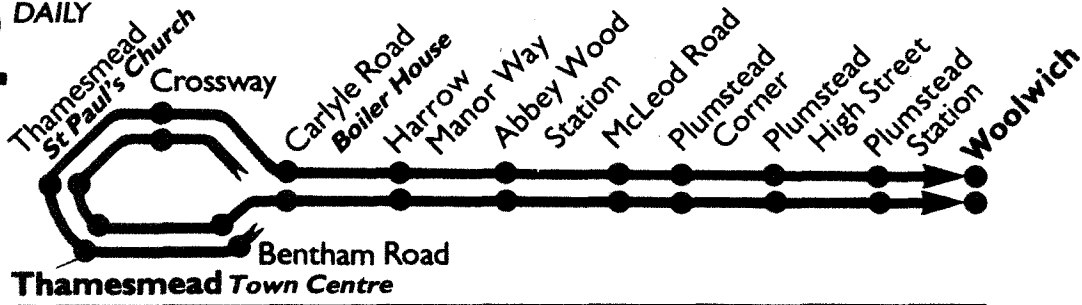

Thamesmead Town Centre

ZONE 4/5

Including Night bus N77 from St Paul's Church

Mondays to Fridays