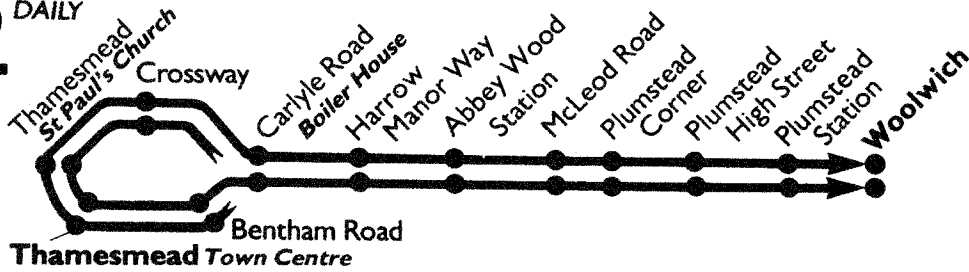

ZONE 4/5

Including Night bus N77 from St Paul's Church

Mondays to Fridays