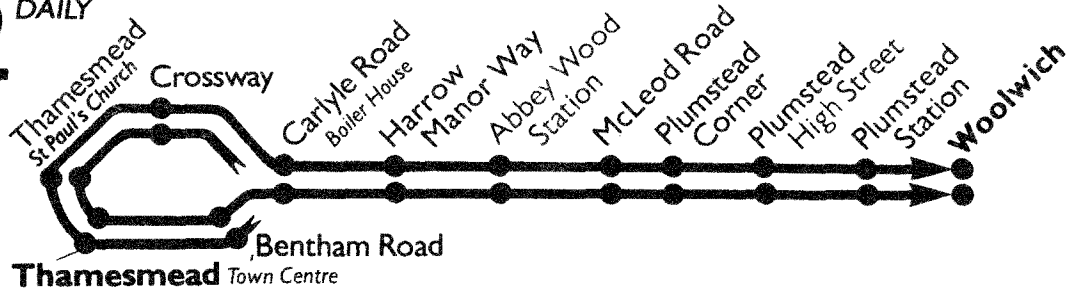

Please have your fare ready to **PAY THE DRIVER**

OUTER

FARE ZONE

Mondays to Fridays