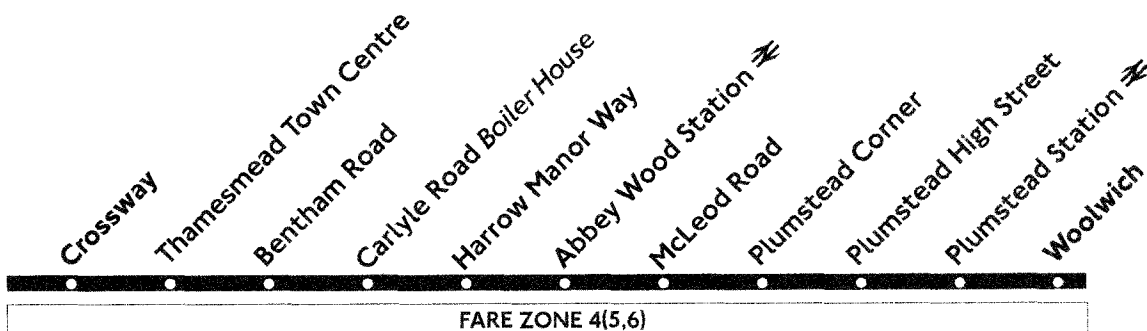

272

Daily

Thamesmead – Abbey Wood – Woolwich

Mondays to Fridays

Thamesmead Crossway	0548	0618	0648	0709	0731	0751	0811	0833	0853	0913	0935	Then every	55	15	35	1755	1815	
Thamesmead Town Centre	0552	0622	0652	0715	0737	0757	0817	0839	0859	0919	0941	20 minutes,	01	21	41	1801	1821	
Thamesmead Bentham Road	0556	0626	0656	0720	0742	0802	0822	0844	0904	0924	0946	at these	06	26	46	until	1806	1826
Abbey Wood Station	0600	0630	0700	0725	0747	0807	0827	0849	0909	0929	0951	minutes	11	31	51	1811	1831	
Plumstead Station	0608	0639	0710	0735	0757	0819	0839	0901	0921	0941	1001	past the	21	41	01	1821	1841	
Woolwich Beresford Street	0610	0641	0712	0738	0800	0822	0842	0904	0924	0944	1004	hour	24	44	04	1824	1843	
Thamesmead Crossway	1835	1853	1910	1928	1948	Then every	18	48			2318	2348						
Thamesmead Town Centre	1841	1859	1914	1932	1952	30 minutes,	22	52			2322	2352						
Thamesmead Bentham Road	1846	1903	1918	1936	1956	at these	26	56	until		2326	2356						
Abbey Wood Station	1851	1907	1922	1940	2000	minutes	30	00			2330	2400						
Plumstead Station	1901	1915	1930	1948	2008	past the	38	08			2338	...						
Woolwich Beresford Street	1903	1917	1932	1950	2010	hour	40	10			2340	...						