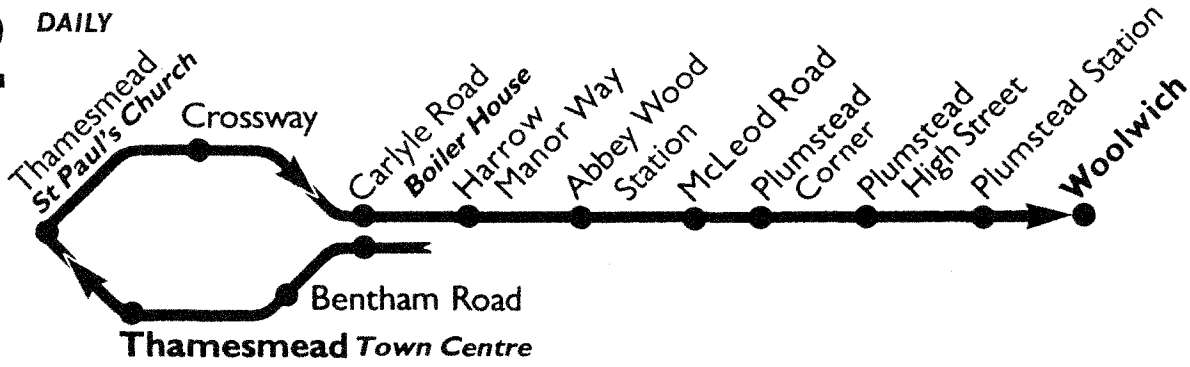

ZONE 4/5

Mondays to Fridays

Thamesmead Bentham Road ...	0607	0637	0657	0702	0717	0723	0739	0744	0759	0804	0819	0824	0839	0844	0859	0904	0924	0944
Thamesmead Town Centre ...	0611	0641	0701	0706	0721	0726	0743	0748	0803	0808	0823	0828	0843	0848	0903	0908	0928	0948
Thamesmead Crossway ...	0615	0645	0708	0713	0728	0732	0750	0754	0810	0815	0830	0835	0850	0855	0910	0915	0935	0954
Abbey Wood Station ⇌ ...	0620	0650	0713	0718	0733	0738	0755	0759	0814	0819	0834	0839	0854	0859	0914	0919	0939	0958
Plumstead Station ⇌ ...	0631	0701	...	0732	...	0752	...	0813	...	0833	...	0853	...	0913	...	0933	0953	1012
Woolwich High Street ...	0637	0707	...	0738	...	0758	...	0819	...	0839	...	0859	...	0919	...	0939	0959	1018

Thamesmead Bentham Road ...	1004	Then at these	24 44 04	UNTIL	1524	1546	1610	1630	1650	1655	1710	1715	1730	1735	1750	1755
Thamesmead Town Centre ...	1008	minutes	28 48 08		1528	1551	1615	1635	1655	1700	1715	1720	1735	1740	1755	1800
Thamesmead Crossway ...	1014		34 54 14		1534	1558	1622	1642	1702	1707	1722	1727	1742	1747	1802	1807
Abbey Wood Station ⇌ ...	1018	past	38 58 18		1538	1602	1626	1646	1706	1711	1726	1731	1746	1751	1806	1811
Plumstead Station ⇌ ...	1032	each	52 12 32		1552	1615	1638	1658	1718	...	1738	...	1758	...	1818	...
Woolwich High Street ...	1038	hour	58 18 38		1558	1621	1644	1704	1724	...	1744	...	1804	...	1824	...

Thamesmead Bentham Road ...	1810	1815	1830	1835	1845	1849	1902	1922	1942	2007	Then at these	37 07	UNTIL	2337	0007
Thamesmead Town Centre ...	1815	1820	1835	1839	1849	1853	1906	1926	1946	2011	minutes	41 11		2341	0011
Thamesmead Crossway ...	1822	1827	1840	1844	1854	1858	1911	1931	1951	2016	past	46 16		2346	0016
Abbey Wood Station ⇌ ...	1826	1831	1844	1848	1857	1901	1915	1935	1955	2020	each	50 20		2350	0020
Plumstead Station ⇌ ...	1838	...	1855	...	1908	...	1926	1946	2006	2031	hour	01 31		0001	...
Woolwich High Street ...	1844	...	1859	...	1910	...	1928	1948	2008	2033	03 33			0003	...

Saturdays

Thamesmead Bentham Road ...	0552	0652	0722	0752	0822	0842	0902	0922	0942	1004	1024	Then at these	44 04 24	UNTIL	1744	1809
Thamesmead Town Centre ...	0555	0655	0725	0755	0825	0845	0905	0925	0945	1007	1028	minutes	48 08 28		1748	1813
Thamesmead Crossway ...	0600	0700	0730	0800	0830	0850	0910	0930	0950	1012	1033	past	53 13 33		1753	1817
Abbey Wood Station ⇌ ...	0604	0704	0734	0804	0834	0854	0914	0934	0955	1017	1038	each	58 18 38		1758	1822
Plumstead Station ⇌ ...	0615	0715	0745	0815	0845	0905	0925	0945	1007	1029	1052	hour	12 32 52		1812	1838
Woolwich High Street ...	0617	0717	0747	0817	0847	0907	0927	0947	1011	1033	1058	18 38 58		1818	1842	

Thamesmead Bentham Road ...	1837	Then at these	07 37	UNTIL	2307	2337	0007
Thamesmead Town Centre ...	1841	minutes	11 41		2311	2341	0011
Thamesmead Crossway ...	1846	past	16 46		2316	2346	0016
Abbey Wood Station ⇌ ...	1850	each	20 50		2320	2350	0020
Plumstead Station ⇌ ...	1901	hour	31 01		2331	0001	...
Woolwich High Street ...	1903	33 03			2333	0003	...

Sundays and Public Holidays