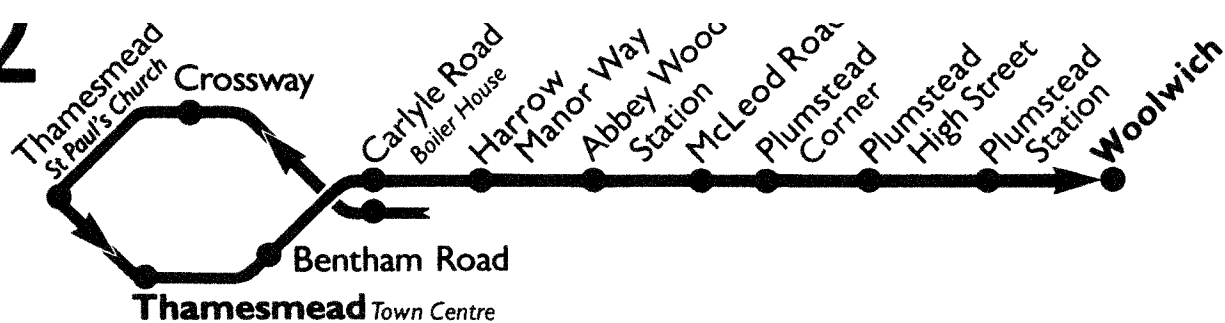

OUTER FARE ZONE

Including buses N77 and N82 from St Paul's Church

Mondays to Fridays

	N82	N77	N77	N82	N77	0615	N77	0640	0658	0703	0717	0733	0738	0758	0803	0818	0833	0838		
Thamesmead Crossway							MO													
Thamesmead Town Centre	0314a	0404a	0504a	0514a	0604a	0619	0627a	0644	0702	0707	0721	0737	0742	0802	0807	0822	0837	0842		
Thamesmead Bentham Road	0318	0408	0508	0518	0608	0624	0631	0649	0709	0714	0728	0744	0749	0809	0814	0829	0844	0849		
Abbey Wood Station	0320	0410	0510	0520	0610	0628	0633	0653	0714	0719	0733	0749	0754	0814	0819	0834	0849	0854		
Plumstead Station	0329	0419	0519	0529	0619	0639	0642	0704	0728		0747		0808	0828		0848		0908		
Woolwich High Street	0333b	0423b	0523b	0533b	0623b	0641	0646b	0710	0734		0753		0814	0834		0854		0914		
	V	T	T	T	N		N													
Thamesmead Crossway	0858	0903	0918	0938	0957	1016	Then at these minutes past each hour			36	56	16	1456	1516	1538	1558	1617	1637	1657	
Thamesmead Town Centre	0902	0907	0922	0942	1001	1020				40	00	20	1500	1520	1543	1603	1622	1642	1702	
Thamesmead Bentham Road	0909	0914	0929	0949	1008	1027				47	07	27	UNTIL	1507	1527	1549	1609	1628	1648	1708
Abbey Wood Station	0914	0919	0934	0953	1012	1031				51	11	31	1511	1531	1553	1613	1632	1652	1712	
Plumstead Station	0928		0946	1005	1024	1043				03	23	43	1523	1542	1604	1624	1643	1703	1723	
Woolwich High Street	0934		0950	1009	1028	1047				07	27	47	1527	1545	1607	1627	1646	1706	1726	
Thamesmead Crossway	1717	1737	1757	1817	1837	1851	1912	1933	1952	Then at these minutes past each hour			22	52	U	2252	2322	2352	N82	N77
Thamesmead Town Centre	1722	1742	1802	1822	1841	1855	1916	1937	1956				26	56	N	2256	2326	2356	0114a	0144a
Thamesmead Bentham Road	1728	1748	1808	1828	1846	1900	1921	1942	2001				31	01	T	2301	2331	0001	0118	0148
Abbey Wood Station	1732	1752	1812	1832	1850	1904	1925	1946	2005				35	05	I	2305	2335	0005	0120	0150
Plumstead Station	1743	1803	1823	1843	1901		1936	1957	2016				46	16	L	2316			0129	0159
Woolwich High Street	1746	1806	1826	1845	1903		1938	1959	2018				48	18		2318			0133b	0203b
																			V	V

Saturdays