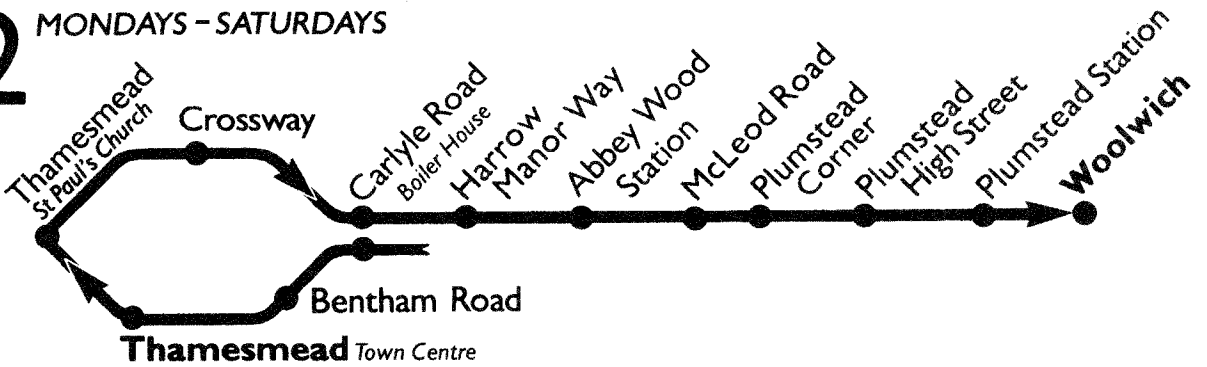

272 MONDAYS - SATURDAYS

Please have your fare ready to **PAY THE DRIVER**

Including buses N77 and N82 to St Paul's Church

Mondays to Fridays

Thamesmead Bentham Road	0550	0630	0650	0708	0728	0748	0808	0828	0848	0908	0928	0948	1006	Then at these minutes past each hour	26	46	06	U1446
Thamesmead Town Centre	0554	0634	0654	0712	0732	0752	0812	0832	0852	0912	0932	0952	1010		30	50	10	N1450
Thamesmead Crossway	0559	0639	0659	0719	0739	0759	0819	0839	0859	0919	0939	0959	1017		37	57	17	T1457
Abbey Wood Station	0603	0643	0703	0724	0744	0804	0824	0844	0904	0924	0943	1003	1021		41	01	21	L1501
Plumstead Station	0614	0654	0717	0738	0758	0818	0838	0858	0918	0938	0955	1015	1033		53	13	33	L1513
Woolwich High Street	0618	0658	0725	0746	0806	0826	0846	0906	0926	0944	1001	1021	1039		59	19	39	L1519
Thamesmead Bentham Road	1506	1526	1549	1607	1627	1647	1652	1707	1722	1727	1747	1752	1807	1822	1827	1846	1850	1902
Thamesmead Town Centre	1510	1530	1554	1612	1632	1652	1657	1712	1727	1732	1752	1757	1812	1827	1832	1850	1854	1906
Thamesmead Crossway	1517	1536	1600	1618	1638	1658	1703	1718	1733	1738	1758	1803	1818	1833	1837	1855	1859	1911
Abbey Wood Station	1521	1540	1604	1622	1642	1702	1707	1722	1737	1742	1802	1807	1822	1837	1841	1859	1903	1915
Plumstead Station	1533	1551	1615	1633	1653	1713	....	1733	....	1753	1813	....	1833	....	1852	1910	....	1926
Woolwich High Street	1538	1556	1620	1638	1658	1718	....	1738	....	1758	1818	....	1837	....	1856	1914	....	1930
Thamesmead Bentham Road	1922	1942	2007	2037	2107	2137	2207	2237	2307	2337	0007	....	....	....	....	....	....	....
Thamesmead Town Centre	1926	1946	2011	2041	2111	2141	2211	2241	2311	2341	0011	....	....	....	....	....	....	....
Thamesmead Crossway	1931	1951	2016	2046	2116	2146	2216	2246	2316	2346	0016	....	....	....	....	....	....	....
Abbey Wood Station	1935	1955	2020	2050	2120	2150	2220	2250	2320	2350	0020	....	....	....	....	....	....	....
Plumstead Station	1946	2006	2031	2101	2131	2201	2231	2301	2331	....	....	....	....	....	....	....	....	....
Woolwich High Street	1950	2010	2035	2105	2135	2205	2235	2305	2335	....	....	....	....	....	....	....	....	....

Saturdays