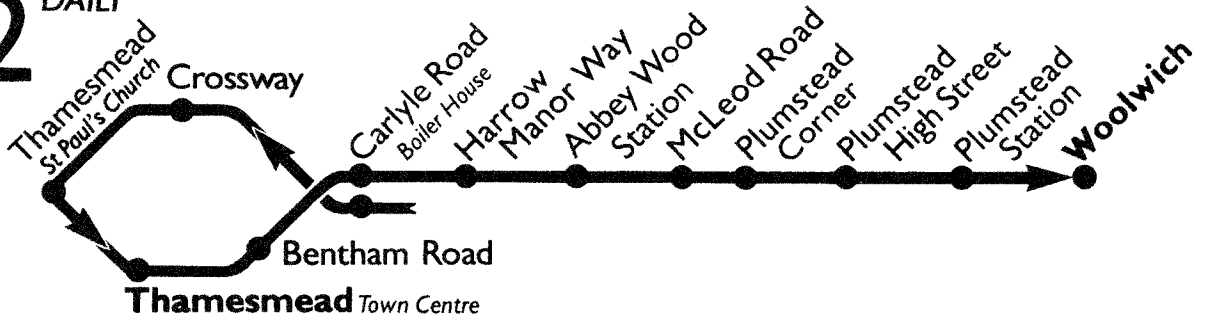

For information about all London Transport services, please telephone 01-222 1234 at anytime, day or night.

Panel B, Post via Thamesmead Loop (clockwise) only.

Se1

16.1.88

272 DAILY

Please have your fare ready to **PAY THE DRIVER**