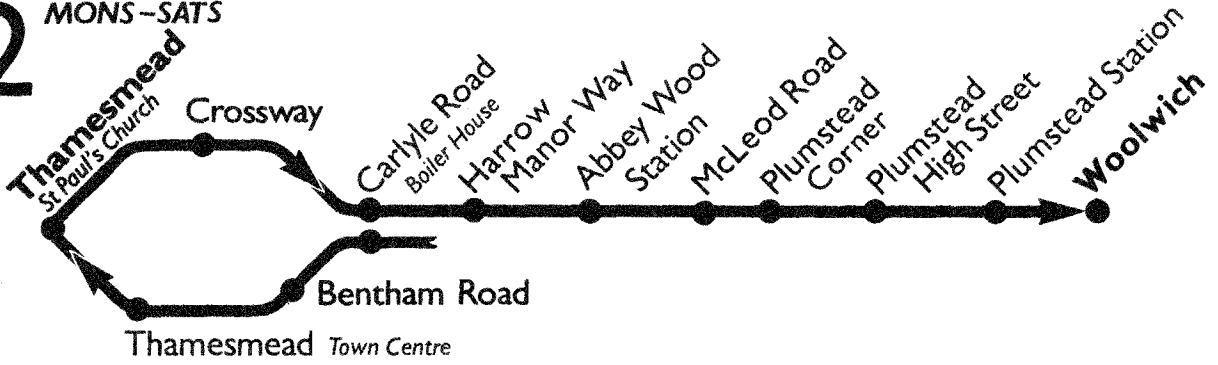

272

MONS-SATS

Please have your fare ready to **PAY THE DRIVER**

Including buses N77 and N82 to St Paul's Church
OUTER FARE ZONE

Mondays to Fridays

	N82	N77	N77	N82	N77	N77													
Carlyle Road Boiler House	0303	0355	0455	0503	0555	0618	0629	0649	0707	0727	0747	0807	0827	0847	0907	0928	0948	1008	
Thamesmead Town Centre (B)	0307d	0359d	0459d	0507d	0559d	0622d	0634	0654	0712	0732	0752	0812	0832	0852	0912	0933	0953	1013	
Carlyle Road Boiler House	.....	.....	.....	.....	.....	.....	0641	0701	0720	0740	0800	0820	0840	0900	0920	0941	1001	1021	
Harrow Manor Way Yarnton Way	.....	.....	.....	.....	.....	.....	0642	0703	0722	0742	0802	0822	0842	0902	0922	0942	1002	1022	
Abbey Wood Station	.....	.....	.....	.....	.....	.....	0644	0705	0724	0744	0804	0824	0844	0904	0924	0944	1004	1024	
Abbey Wood Knee Hill	.....	.....	.....	.....	.....	.....	0645	0706	0725	0745	0805	0825	0845	0905	0925	0945	1005	1025	
Plumstead Station	.....	.....	.....	.....	.....	.....	0655	0719	0738	0758	0818	0838	0858	0918	0938	0956	1016	1036	
Woolwich Beresford Square	.....	.....	.....	.....	.....	.....	0657	0724	0743	0803	0823	0843	0903	0923	0942	1000	1020	1040	
Woolwich Beresford Street	.....	.....	.....	.....	.....	.....	0659	0727	0746	0806	0826	0846	0906	0926	0944	1002	1022	1042	
Carlyle Road Boiler House	1028	.....	48 08 28	.....	.....	.....	1448	1508	1528	1548	1608	1628	1642	1648	1708	1713	1728	1744	1748
Thamesmead Town Centre (B)	1033	Then	53 13 33	.....	.....	.....	1453	1513	1533	1554	1614	1634	1648	1654	1714	1719	1734	1750	1754
Carlyle Road Boiler House	1041	at	01 21 41	.....	.....	.....	1501	1521	1540	1601	1621	1641	1655	1701	1721	1726	1741	1757	1801
Harrow Manor Way Yarnton Way	1042	these	02 22 42	.....	.....	.....	1502	1522	1541	1602	1622	1642	1656	1702	1722	1727	1742	1758	1802
Abbey Wood Station	1044	mins.	04 24 44	UNTIL	.....	.....	1504	1524	1543	1604	1624	1644	1658	1704	1724	1729	1744	1800	1804
Abbey Wood Knee Hill	1045	past	05 25 45	.....	.....	.....	1505	1525	1544	1605	1625	1645	.....	1705	1725	.....	1745	.....	1805
Plumstead Station	1056	each	16 36 56	.....	.....	.....	1516	1536	1554	1615	1635	1655	.....	1715	1735	.....	1755	.....	1815
Woolwich Beresford Square	1100	hour	20 40 00	.....	.....	.....	1520	1539	1557	1618	1638	1658	.....	1718	1738	.....	1758	.....	1818
Woolwich Beresford Street	1102	.....	22 42 02	.....	.....	.....	1522	1541	1559	1620	1640	1700	.....	1720	1740	.....	1800	.....	1820