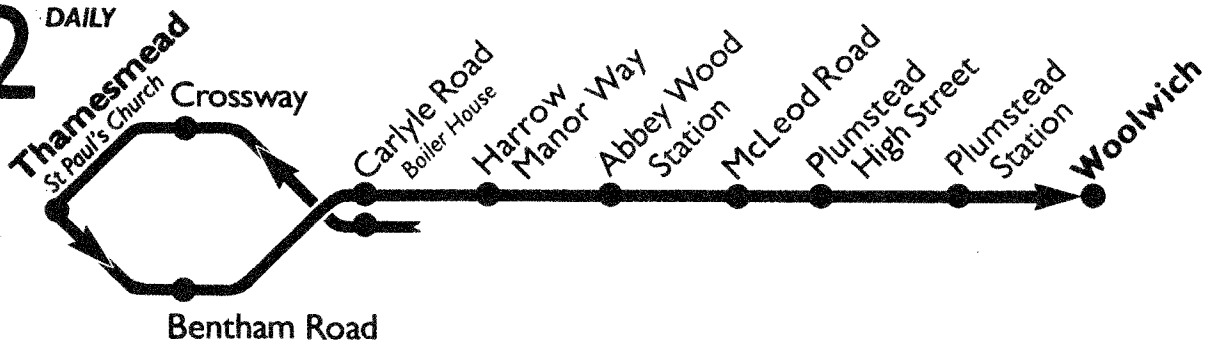

Please have your fare ready to **PAY THE DRIVER**

Bentham Road

OUTER FARE ZONE

Including buses N77 and N82 from St Paul's Church

Mondays to Fridays