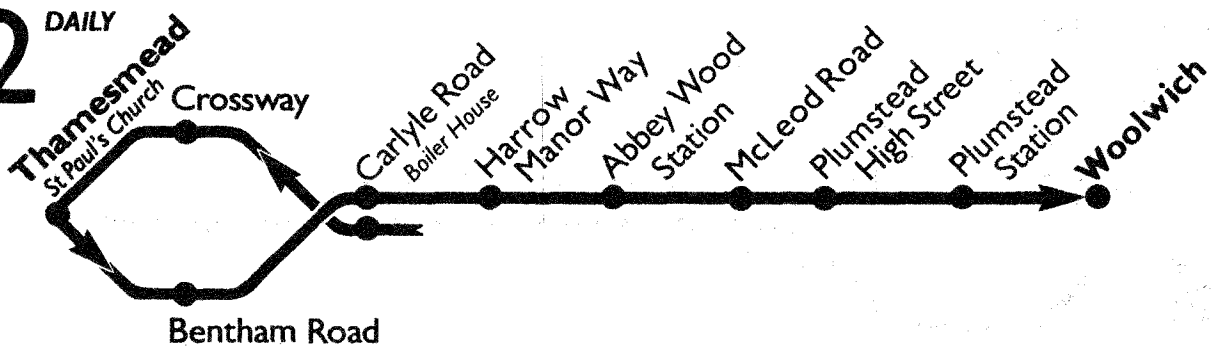

Please have your fare ready to **PAY THE DRIVER**

Bentham Road

OUTER

FARE ZONE

Including buses N77 and N82 from St Paul's Church

Mondays to Fridays

Carlyle Road Boiler House	N82	N77	N82	N77	N82	N77	N77	0552	0619	0643	0658	0704	0717	0732	0737	0756	0802	0816
Thamesmead St. Pauls Church (C)	0314	0350	0414	0457	0514	0542	0612	0556	0623	0647	0702	0708	0721	0736	0741	0800	0806	0820
Carlyle Road Boiler House	0318	0354	0418	0501	0518	0546	0616	0601	0628	0652	0708	0714	0727	0742	0747	0806	0812	0826
Harrow Manor Way Yarnton Way	0319	0354	0419	0502	0519	0547	0617	0602	0629	0653	0710	0716	0729	0744	0749	0808	0814	0828
Abbey Wood Station	0320	0356	0420	0503	0520	0548	0618	0604	0631	0655	0712	0718	0731	0746	0751	0810	0816	0830
Abbey Wood Knee Hill	0321	0357	0421	0504	0521	0549	0619	0603	0632	0656	0713	0719	0732	0737	0752	0811	0817	0831
Plumstead Station	0329	0405	0429	0512	0529	0557	0627	0611	0642	0706	0726	0732	0745	0750	0805	0824	0830	0844
Woolwich Beresford Square	0333	0409	0433	0516	0533	0601	0631	0615	0644	0711	0731	0737	0750	0805	0824	0830	0844	0858
Woolwich Beresford Street	V	T	T	T	T	N	N	0646	0714	0734	0740	0753	0808	0813	0832	0838	0852	0906
Carlyle Road Boiler House	0830	0836	0856	0902	0916	0938		58	18	38	1458	1518	1540	1602	1622	1642	1702	1702
Thamesmead St. Pauls Church (C)	0836	0840	0900	0906	0920	0942	Then	02	22	42	1502	1523	1545	1607	1627	1647	1707	1707
Carlyle Road Boiler House	0842	0846	0906	0912	0926	0948	at	08	28	48	1508	1529	1550	1612	1632	1652	1712	1712
Harrow Manor Way Yarnton Way	0844	0848	0908	0914	0928	0949	these	09	29	49	1509	1530	1551	1613	1633	1653	1713	1713
Abbey Wood Station	0846	0850	0910	0916	0930	0951	minutes	11	31	51	UNTIL	1511	1532	1553	1615	1635	1655	1715
Abbey Wood Knee Hill		0851	0911	0917	0931	0952	past	12	32	52	1512	1533	1554	1616	1636	1656	1716	1716
Plumstead Station		0904	0924	0930	0944	1003	each	23	43	03	1523	1544	1604	1626	1646	1706	1726	1726
Woolwich Beresford Square		0909	0929	0935	0948	1007	hour	27	47	07	1527	1548	1607	1629	1649	1709	1729	1729
Woolwich Beresford Street		0912	0932	0937	0950	1009		29	49	09	1529	1550	1609	1631	1651	1711	1731	1731
Carlyle Road Boiler House	1722	1742	1802	1822	1844	1859	1916	1936			56	26	2256	2326	2356	N82	N82	
Thamesmead St. Pauls Church (C)	1727	1747	1807	1827	1849	1904	1921	1939	Then	59	29	2259	2329	2359	0114	0214	0214	0214
Carlyle Road Boiler House	1732	1752	1812	1832	1854	1909	1926	1944	at	04	34	2304	2334	0004	0118	0218	0218	0218
Harrow Manor Way Yarnton Way	1733	1753	1813	1833	1855	1910	1927	1945	these	05	35	2305	2335	0005	0119	0219	0219	0219
Abbey Wood Station	1735	1755	1815	1835	1857	1912	1929	1947	minutes	07	37	UNTIL	2307	2337	0007	0120	0220	0220
Abbey Wood Knee Hill	1736	1756	1816	1836	1858	1913	1930	1948	past	08	38	2308	2338	0008	0121	0221	0221	0221
Plumstead Station	1746	1806	1826	1846	1908	1923	1940	1958	each	18	48	2318	2348	0018	0129	0229	0229	0229
Woolwich Beresford Square	1749	1809	1829	1849	1910	1925	1942	2000	hour	20	50	2320	2350	0020	0133	0233	0233	0233
Woolwich Beresford Street	1751	1811	1831	1851	1912	1927	1944	2002		22	52	2322	2392	0022	V	V	V	V

Saturdays