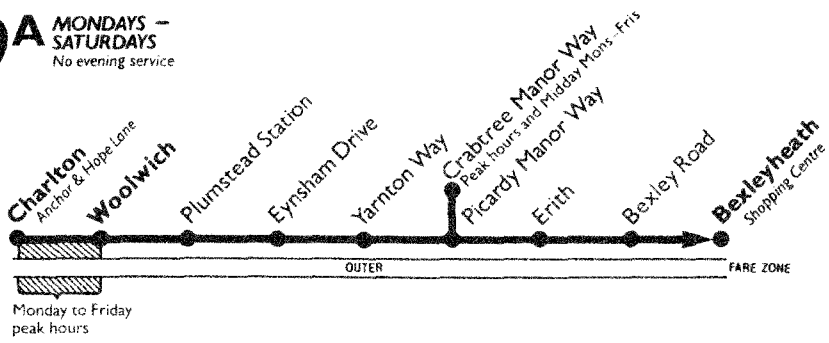

269A MONDAYS – SATURDAYS

No evening service

Please have your fare ready to **PAY THE DRIVER**

Mondays to Fridays