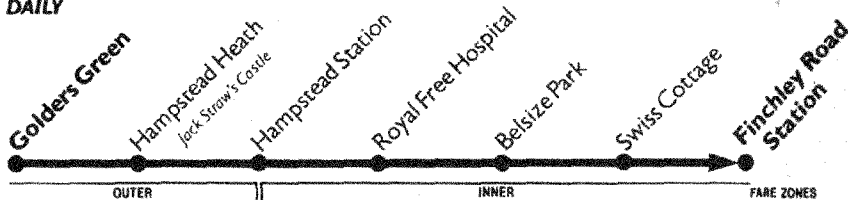

A Sunday service operates on all Public Holidays except Christmas Day and Boxing Day.

Hampstead **HOPPA**
is run by London Country
for London Regional Transport

Timetable

Hampstead **HOPPA**

268 DAILY

Please
have your
fare
ready to

**PAY THE
DRIVER**

From Golders Green Station

Mondays to Saturdays at 7 am then about every 10 minutes until midnight.

Sundays & Public Holidays at 9 am, 9.40 am, 10 am then about every 10 minutes until 6.30 pm, then about every 15 minutes until 11 pm.

Calls at Hampstead Village about 10 minutes later and Swiss Cottage about 17 minutes later.

From Hampstead Village

Mondays to Saturdays at 7.10 am then about every 10 minutes until 12.10 am.

Sundays and Public Holidays at 9.10 am, 9.50 am, 10.10 am, then about every 10 minutes until 6.40 pm, then about every 15 minutes until 11.10 pm.