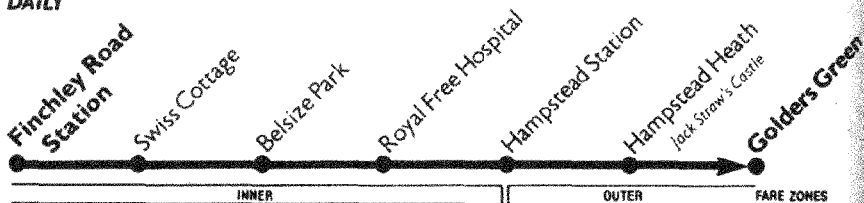

Timetable

Hampstead **HOPPA**

268 DAILY

Please
have your
fare
ready to

**PAY THE
DRIVER**

From Finchley Road Station

**Mondays to Saturdays at
7.18 am then about every
10 minutes until 12.18 am.**

**Sundays & Public Holidays
at 9.18 am, 9.58 am, 10.18 am
then about every 10 minutes until
6.51 pm, then about every
15 minutes until 11.18 pm.**

**Calls at Hampstead Village about
10 minutes later and arrives at
Golders Green about 20 minutes
later.**

From Hampstead Village

**Mondays to Saturdays at
7.28 am then about every
10 minutes until 12.28 am.**

A Sunday service operates on all Public Holidays except Christmas Day and Boxing Day.

Hampstead **HOPPA**
is run by London Country
for London Regional Transport

Timetable

Hampstead **HOPPA**

268 DAILY

Please
have your
fare
ready to

**PAY THE
DRIVER**

From Golders Green Station

Mondays to Saturdays at 7 am then about every 10 minutes until midnight.

Sundays & Public Holidays at 9 am, 9.40 am, 10 am then about every 10 minutes until 6.30 pm, then about every 15 minutes until 11 pm.