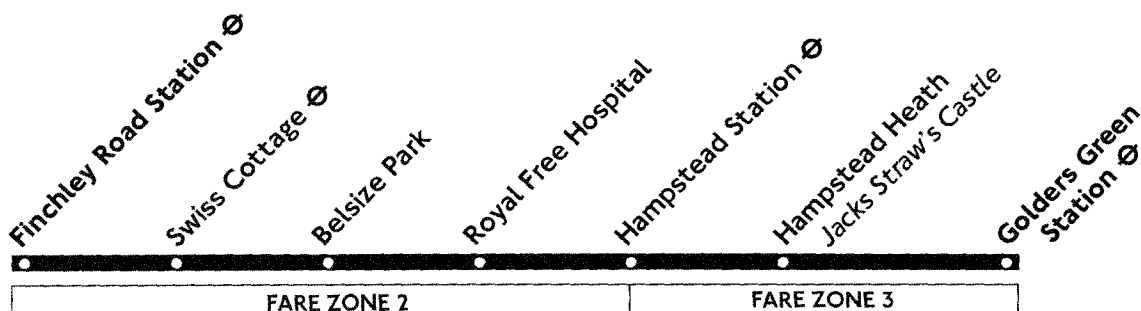

268

Daily

Finchley Road Station – Hampstead – Golders Green

Mondays to Fridays

Finchley Road Station Ⓢ	0718	0730	0742	0754	0806	0829	0841	0853	0905	0917	0929	0941	0953	1005	1017	1025	1037	1049			
Swiss Cottage Station Ⓢ	0721	0733	0745	0757	0809	0834	0846	0858	0910	0922	0934	0946	0958	1010	1022	1029	1041	1053			
Hampstead Station Ⓢ	0728	0740	0752	0804	0816	0844	0856	0908	0920	0932	0944	0956	1008	1020	1032	1037	1049	1101			
Hampstead Heath Jack Straw's Castle	0732	0744	0756	0808	0820	0849	0901	0913	0925	0937	0949	1001	1013	1025	1037	1041	1053	1105			
Golders Green Station Ⓢ	0735	0747	0759	0811	0823	0853	0905	0917	0929	0941	0953	1005	1017	1029	1041	1045	1057	1109			
Finchley Road Station Ⓢ	1101	Then every			13	25	37	49	01		1513	1525	1537	1549	1605	1617	1629	1641	1653	1705	1717
Swiss Cottage Station Ⓢ	1105	12 minutes.			17	29	41	53	05		1517	1529	1541	1553	1610	1622	1634	1646	1658	1710	1722
Hampstead Station Ⓢ	1113	at these			25	37	49	01	13	until	1525	1537	1549	1601	1620	1632	1644	1656	1708	1720	1732
Hampstead Heath Jack Straw's Castle	1117	minutes past			29	41	53	05	17		1529	1541	1553	1605	1625	1637	1649	1701	1713	1725	1737
Golders Green Station Ⓢ	1121	the hour			33	45	57	09	21		1533	1545	1557	1609	1629	1641	1653	1705	1717	1729	1741
Finchley Road Station Ⓢ	1729	1741	1753	1805	1817	1829	1841	1853	1901	1913	1925	1937	1949	2001	2013	2030	2042	2054			
Swiss Cottage Station Ⓢ	1734	1746	1758	1810	1822	1834	1846	1858	1905	1917	1929	1941	1953	2005	2017	2033	2045	2057			
Hampstead Station Ⓢ	1744	1756	1808	1820	1832	1844	1856	1908	1913	1925	1937	1949	2001	2013	2025	2040	2052	2104			
Hampstead Heath Jack Straw's Castle	1749	1801	1813	1825	1837	1849	1901	1913	1917	1929	1941	1953	2005	2017	2029	2044	2056	2108			
Golders Green Station Ⓢ	1753	1805	1817	1829	1841	1853	1905	1917	1921	1933	1945	1957	2009	2021	2033	2047	2059	2111			
Finchley Road Station Ⓢ	2106	Then every			18	30	42	54	06		0018										
Swiss Cottage Station Ⓢ	2109	12 minutes.			21	33	45	57	09		0021										
Hampstead Station Ⓢ	2116	at these			28	40	52	04	16	until	0028										
Hampstead Heath Jack Straw's Castle	2120	minutes past			32	44	56	08	20		0032										
Golders Green Station Ⓢ	2123	the hour			35	47	59	11	23		0035										

Saturdays