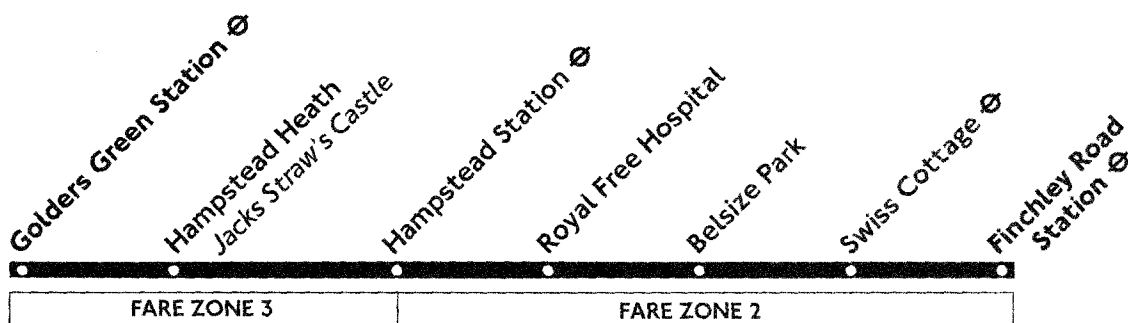

268

Daily

Golders Green – Hampstead – Finchley Road Station

Mondays to Fridays

Golders Green Station ⇄	0700	0712	0724	0736	0748	0800	0812	0824	0836	0848	0900	0912	0924	0936	0948	1000	1012	1024
Hampstead Heath Jack Straw's Castle	0704	0716	0728	0740	0752	0808	0820	0832	0844	0856	0908	0920	0932	0944	0956	1006	1018	1030
Hampstead Station	0708	0720	0732	0744	0756	0814	0826	0838	0850	0902	0914	0926	0938	0950	1002	1011	1023	1035
Swiss Cottage Station	0715	0727	0739	0751	0803	0823	0835	0847	0859	0911	0923	0935	0947	0959	1011	1019	1031	1043
Finchley Road Station	0718	0730	0742	0754	0806	0829	0841	0853	0905	0917	0929	0941	0953	1005	1017	1025	1037	1049
Golders Green Station ⇄	1036	Then every	48	00	12	24	36	1448	1500	1512	1524	1536	1548	1600	1612	1624	1636	1648
Hampstead Heath Jack Straw's Castle	1042	12 minutes.	54	06	18	30	42	1454	1506	1518	1530	1544	1556	1608	1620	1632	1644	1656
Hampstead Station	1047	at these	59	11	23	35	47	until 1459	1511	1523	1535	1550	1602	1614	1626	1638	1650	1702
Swiss Cottage Station	1055	minutes past	07	19	31	43	55	1507	1519	1531	1543	1559	1611	1623	1635	1647	1659	1711
Finchley Road Station	1101	the hour	13	25	37	49	01	1513	1525	1537	1549	1605	1617	1629	1641	1653	1705	1717
Golders Green Station ⇄	1700	1712	1724	1736	1748	1800	1812	1824	1836	1848	1900	1912	1924	1936	1948	2000	2012	2024
Hampstead Heath Jack Straw's Castle	1708	1720	1732	1744	1756	1808	1820	1832	1842	1854	1906	1918	1930	1942	1954	2006	2016	2028
Hampstead Station	1714	1726	1738	1750	1802	1814	1826	1838	1847	1859	1911	1923	1935	1947	1959	2011	2020	2032
Swiss Cottage Station	1723	1735	1747	1759	1811	1823	1835	1847	1855	1907	1919	1931	1943	1955	2007	2019	2027	2039
Finchley Road Station	1729	1741	1753	1805	1817	1829	1841	1853	1901	1913	1925	1937	1949	2001	2013	2025	2030	2042
Golders Green Station ⇄	2036	Then every	48	00	12	24	36	2348	2400									
Hampstead Heath Jack Straw's Castle	2040	12 minutes.	52	04	16	28	40	2352	0004									
Hampstead Station	2044	at these	56	08	20	32	44	until 2356	0008									
Swiss Cottage Station	2051	minutes past	03	15	27	39	51	0003	0015									
Finchley Road Station	2054	the hour	06	18	30	42	54	0006	0018									

Saturdays

Golders Green Station ⇄	0700	Then every	12	24	36	48	00	0912	0924	0936	0948	1000	1012	1024	1036	1048	1100	1112
Hampstead Heath Jack Straw's Castle	0704	12 minutes.	16	28	40	52	04	0916	0928	0940	0952	1006	1018	1030	1042	1054	1106	1118
Hampstead Station	0708	at these	20	32	44	56	08	until 0920	0932	0944	0956	1011	1023	1035	1047	1059	1111	1123
Swiss Cottage Station	0715	minutes past	27	39	51	03	15	0927	0939	0951	1003	1019	1031	1043	1055	1107	1119	1131
Finchley Road Station	0718	the hour	30	42	54	06	18	0930	0942	0954	1006	1025	1037	1049	1101	1113	1125	1137
Golders Green Station ⇄	1124	Then every	36	48	00	12	24	1936	1948	Then every	00	12	24	36	48	2400		
Hampstead Heath Jack Straw's Castle	1130	12 minutes.	42	54	06	18	30	1942	1952	12 minutes.	04	16	28	40	52	0004		
Hampstead Station	1135	at these	47	59	11	23	35	until 1947	1956	at these	08	20	32	44	56	until 0008		
Swiss Cottage Station	1143	minutes past	55	07	19	31	43	1955	2003	minutes past	15	27	39	51	03	0015		
Finchley Road Station	1149	the hour	01	13	25	37	49	2001	2006	the hour	18	30	42	54	06	0018