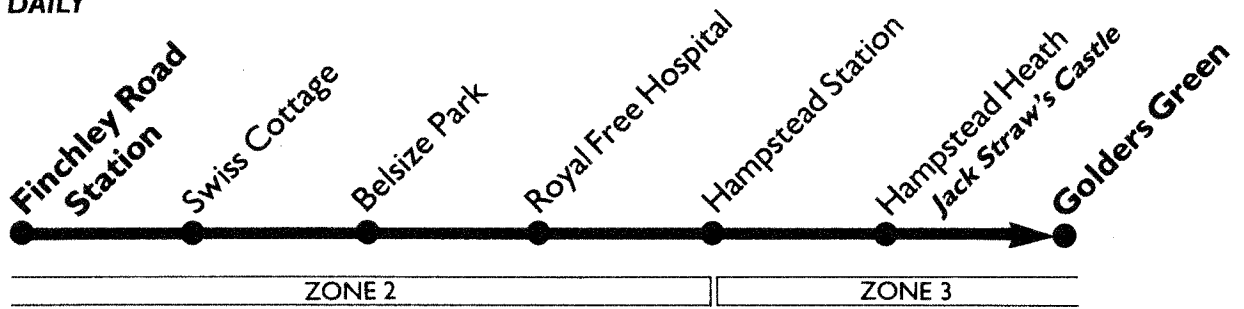

Saturdays

Golders Green Station ⇌	0700	Then	2400
Hampstead Heath Jack Straw's Castle ...	0705	every	0005
Hampstead Station ⇌	0709	10	0009
Swiss Cottage Station ⇌	0716	minutes	0016
Finchley Road Station ⇌	0719	until	0019

Sundays and Public Holidays

Golders Green Station ⇌	0900	0930	1000	Then	1830	Then at	45	00	15	30	2300
Hampstead Heath Jack Straw's Castle ...	0905	0935	1005	every	1835	these	50	05	20	35	2305
Hampstead Station ⇌	0909	0939	1009	10	1839	minutes	54	09	24	39	UNTIL 2309
Swiss Cottage Station ⇌	0916	0946	1016	minutes	1846	past each	01	16	31	46	2316
Finchley Road Station ⇌	0919	0949	1019	until	1849	hour	04	19	34	49	2319

Travel Information
071-222 1234

Mondays to Fridays

Finchley Road Station	0720	0730	0740	0750	0800	0810	0825	Then	2015	2020	Then	0010	0020
Swiss Cottage Station	0723	0733	0743	0753	0803	0813	0829	every	2019	2023	every	0013	0022
Hampstead Station	0730	0740	0750	0800	0810	0820	0837	10	2027	2030	10	0020	0028
Hampstead Heath Jack Straw's Castle	0734	0744	0754	0804	0814	0824	0841	minutes	2031	2034	minutes	0024	0032
Golders Green Station	0737	0747	0757	0807	0817	0827	0845	until	2035	2037	until	0027	0035

Saturdays

Finchley Road Station	0720	Then	1030	1040	Then	1850	1900	Then	0020
Swiss Cottage Station	0723	every	1033	1044	every	1854	1903	every	0024
Hampstead Station	0731	10	1041	1052	10	1902	1911	10	0031
Hampstead Heath Jack Straw's Castle	0735	minutes	1045	1056	minutes	1906	1915	minutes	0034
Golders Green Station	0738	until	1048	1100	until	1910	1918	until	0038