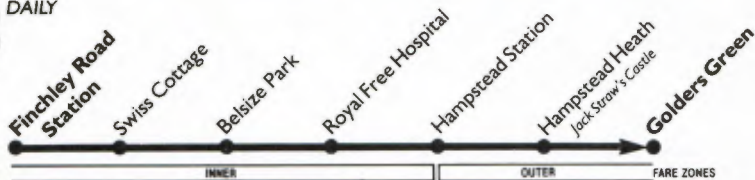

Hampstead **HOPPA**

268 DAILY

Please have your fare ready to

PAY THE DRIVER

Mondays to Fridays

Finchley Road Station ⊕	....	07:21		00:18
Swiss Cottage Station ⊕	....	07:25	Then about	00:22
Hampstead Station ⊕	....	07:33	every 10	00:28
Hampstead Heath Jack Straws Castle	....	07:37	minutes until	00:30
Golders Green Station ⊕	....	07:41		00:35

Saturdays

Finchley Road Station ⊕	....	07:18		00:18
Swiss Cottage Station ⊕	....	07:22	Then about	00:22
Hampstead Station ⊕	....	07:28	every 10	00:28
Hampstead Heath Jack Straws Castle	....	07:30	minutes until	00:30
Golders Green Station ⊕	....	07:35		00:35

Sundays and Public Holidays

Finchley Road Station ⊕	....	09:18	09:58	10:18		18:51	19:06	19:18	Then at	33	48	03	18	23:18
Swiss Cottage Station ⊕	....	09:22	10:02	10:22	Then about	18:55	19:10	19:22	these	37	52	07	22	23:22
Hampstead Station ⊕	....	09:28	10:08	10:28	every 10	19:03	19:16	19:28	minutes	43	58	13	28	UNTIL
Hampstead Heath Jack Straws Castle	....	09:30	10:10	10:30	minutes until	19:05	19:18	19:30	past each	45	00	15	30	23:30
Golders Green Station ⊕	....	09:35	10:15	10:35		19:10	19:23	19:35	hour	50	05	20	35	23:35

A London Transport service — operated by London Country NorthWest.

If you have any comments regarding this service, please contact: The Press and Public Relations Officer, London Regional Transport, 55 Broadway, London SW1H 0BD. Telephone 01-222 5600.