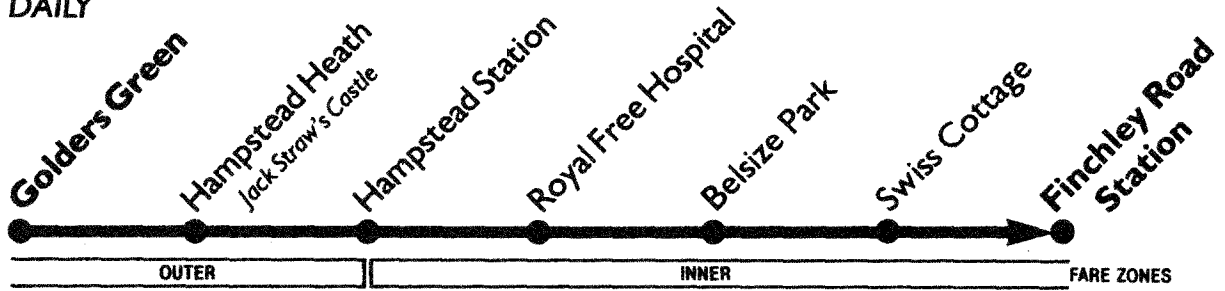

For information about all London Transport services, please telephone 01-222 1234 at anytime, day or night.

Make tracks on a bus. Visit an Art Gallery.

Hampstead HOPPA

268 DAILY

Please have your fare ready to **PAY THE DRIVER**

Mondays to Fridays

Golders Green Station ⊕	0700		2400
Hampstead Heath Jack Straws Castle	0705	Then about	0004
Hampstead Station ⊕	0710	every 10	0008
Swiss Cottage Station ⊕	0717	minutes until	0014
Finchley Road Station ⊕	0721		0018