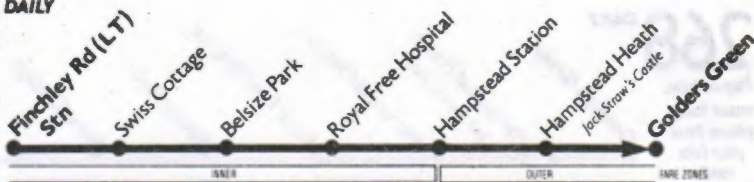

268 DAILY

Pay as you enter bus, please have your fare ready.

Mondays to Fridays

Finchley Road (Lt) Station	07:19	07:38	07:57	08:12	08:27	08:42	08:57	09:12	09:24	Then at these minutes past each hour	44	04	24	16:04	16:25	16:40	16:55
Swiss Cottage Station	07:23	07:42	08:01	08:16	08:31	08:46	09:01	09:16	09:28		48	08	28	16:08	16:29	16:44	16:59
Hampstead Station	07:31	07:50	08:09	08:24	08:39	08:54	09:09	09:24	09:36		56	16	36	UNTIL 16:16	16:41	16:56	17:11
Hampstead Heath Jack Straws Castle	07:35	07:54	08:13	08:28	08:43	08:58	09:13	09:28	09:40		00	20	40	16:20	16:45	17:00	17:15
Golders Green Station	07:39	07:58	08:17	08:32	08:47	09:02	09:17	09:32	09:44		04	24	44	16:24	16:50	17:05	17:20
Finchley Road (Lt) Station	17:10	17:25	17:40	17:55	18:10	18:25	18:43	19:01	19:20	Then at these minutes past each hour	57	17	37	23:17			
Swiss Cottage Station	17:14	17:29	17:44	17:59	18:14	18:29	18:46	19:04	19:22		59	19	39	23:19			
Hampstead Station	17:26	17:41	17:56	18:11	18:26	18:41	18:56	19:12	19:29		06	26	46	UNTIL 23:26			
Hampstead Heath Jack Straws Castle	17:30	17:45	18:00	18:15	18:30	18:44	18:59	19:14	19:31		08	28	48	23:28			
Golders Green Station	17:35	17:50	18:05	18:20	18:35	18:49	19:04	19:19	19:36		13	33	53	23:33			

Saturdays

Finchley Road (Lt) Station	07:17	07:37	07:57	08:17	08:37	08:57	09:17	09:37	10:00	10:21	10:38	10:55	11:12	11:30	11:47	12:04	12:21	12:38
Swiss Cottage Station	07:19	07:39	07:59	08:19	08:39	08:59	09:19	09:40	10:03	10:24	10:41	10:58	11:15	11:33	11:50	12:07	12:24	12:41
Hampstead Station	07:26	07:46	08:06	08:26	08:46	09:06	09:26	09:49	10:12	10:33	10:50	11:07	11:24	11:42	11:59	12:16	12:33	12:50
Hampstead Heath Jack Straws Castle	07:28	07:48	08:08	08:28	08:48	09:08	09:30	09:53	10:16	10:37	10:54	11:11	11:28	11:46	12:03	12:20	12:37	12:54
Golders Green Station	07:33	07:53	08:13	08:33	08:53	09:13	09:35	09:58	10:21	10:42	10:59	11:16	11:33	11:51	12:08	12:25	12:42	12:59
Finchley Road (Lt) Station	12:55	13:12	13:30	13:47	14:04	14:21	14:38	14:55	15:12	15:30	15:47	16:04	16:21	16:38	16:55	17:12	17:30	17:47
Swiss Cottage Station	12:58	13:15	13:33	13:50	14:07	14:24	14:41	14:58	15:15	15:33	15:50	16:07	16:24	16:41	16:58	17:15	17:33	17:50
Hampstead Station	13:07	13:24	13:42	13:59	14:16	14:33	14:50	15:07	15:24	15:42	15:59	16:16	16:33	16:50	17:07	17:24	17:42	17:59
Hampstead Heath Jack Straws Castle	13:11	13:28	13:46	14:03	14:20	14:37	14:54	15:11	15:28	15:46	16:03	16:20	16:37	16:54	17:11	17:28	17:46	18:03
Golders Green Station	13:16	13:33	13:51	14:08	14:25	14:42	14:59	15:16	15:33	15:51	16:08	16:25	16:42	16:59	17:16	17:33	17:51	18:08
Finchley Road (Lt) Station	18:04	18:17	Then at these minutes past each hour	39	59	19	23:19											
Swiss Cottage Station	18:07	18:19		39	59	19	23:19											
Hampstead Station	18:14	18:26		46	06	26	UNTIL 23:26											
Hampstead Heath Jack Straws Castle	18:16	18:28		48	08	28	23:28											
Golders Green Station	18:21	18:33		53	13	33	23:33											

Sundays (and National Public Holidays)