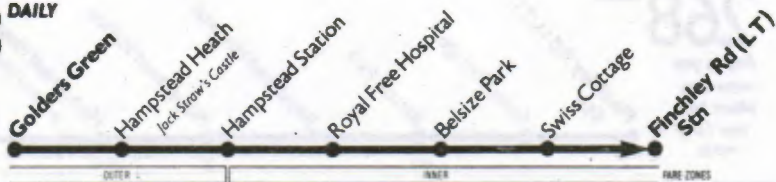

268 DAILY

Pay as you enter bus, please have your fare ready.

Mondays to Fridays

Golders Green Station	0700	0715	0730	0745	0800	0815	0830	0845	0900	Then at these minutes past each hour	20	40	00						
Hampstead Heath Jack Straws Castle	0705	0720	0738	0753	0808	0823	0838	0853	0906		26	46	06						
Hampstead Station	0707	0724	0743	0758	0813	0828	0843	0858	0911		31	51	11	UNTIL	1551	1612	1626	1641	
Swiss Cottage Station	0715	0734	0753	0808	0823	0838	0853	0908	0919		39	59	19		1559	1620	1635	1650	
Finchley Road (Lt) Station	0719	0738	0757	0812	0827	0842	0857	0912	0924		44	04	24		1604	1625	1640	1655	
Golders Green Station	1645	1700	1715	1730	1745	1800	1820	1840	1900	1920	Then at these minutes past each hour	40	00	20					2300
Hampstead Heath Jack Straws Castle	1651	1706	1721	1736	1751	1806	1826	1845	1905	1925		45	05	25	UNTIL	2305			2305
Hampstead Station	1656	1711	1726	1741	1756	1811	1830	1848	1908	1927		47	07	27		2307			2307
Swiss Cottage Station	1705	1720	1735	1750	1805	1820	1838	1856	1916	1933		53	13	33		2313			2313
Finchley Road (Lt) Station	1710	1725	1740	1755	1810	1825	1843	1901	1920	1937		57	17	37		2317			2317

Saturdays

Golders Green Station	0700	0720	0740	0800	0820	0840	0900	0920	0940	1000	1017	1034	1051	1109	1126	1143	1200	1217	
Hampstead Heath Jack Straws Castle	0705	0725	0745	0805	0825	0845	0905	0925	0945	1005	1022	1039	1056	1114	1131	1148	1205	1222	
Hampstead Station	0707	0727	0747	0807	0827	0847	0907	0927	0948	1009	1026	1043	1100	1118	1135	1152	1209	1226	
Swiss Cottage Station	0713	0733	0753	0813	0833	0853	0913	0933	0955	1016	1033	1050	1107	1125	1142	1159	1216	1233	
Finchley Road (Lt) Station	0717	0737	0757	0817	0837	0857	0917	0937	1000	1021	1038	1055	1112	1130	1147	1204	1221	1238	
Golders Green Station	1234	1251	1309	1326	1343	1400	1417	1434	1451	1509	1526	1543	1600	1617	1634	1651	1709	1726	
Hampstead Heath Jack Straws Castle	1239	1256	1314	1331	1348	1405	1422	1439	1456	1514	1531	1548	1605	1622	1639	1656	1714	1731	
Hampstead Station	1243	1300	1318	1335	1352	1409	1426	1443	1500	1518	1535	1552	1609	1626	1643	1700	1718	1735	
Swiss Cottage Station	1250	1307	1325	1342	1359	1416	1433	1450	1507	1525	1542	1559	1616	1633	1650	1707	1725	1742	
Finchley Road (Lt) Station	1255	1312	1330	1347	1404	1421	1438	1455	1512	1530	1547	1604	1621	1638	1655	1712	1730	1747	
Golders Green Station	1743	1800	Then at these minutes past each hour	20	40	00													2300
Hampstead Heath Jack Straws Castle	1748	1805		25	45	05													2305
Hampstead Station	1752	1807		27	47	07	UNTIL												2307
Swiss Cottage Station	1759	1813		33	53	13													2313
Finchley Road (Lt) Station	1804	1817		37	57	17													2317

Sundays (and National Public Holidays)