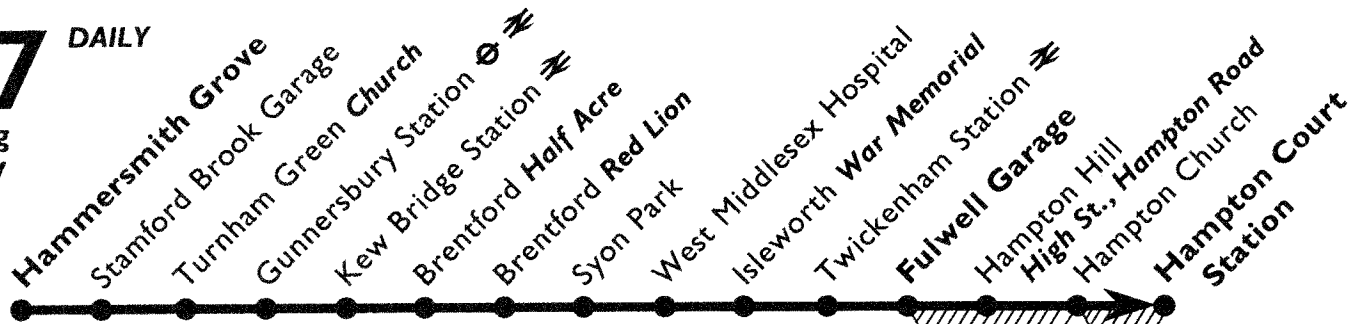

LONDON UNITED

267 DAILY

Starting
1st May
1994

Mon - Fri
Peak journeys
only

Summer
Sundays
only

ZONE 2

ZONE 3

ZONE 4(5,6)