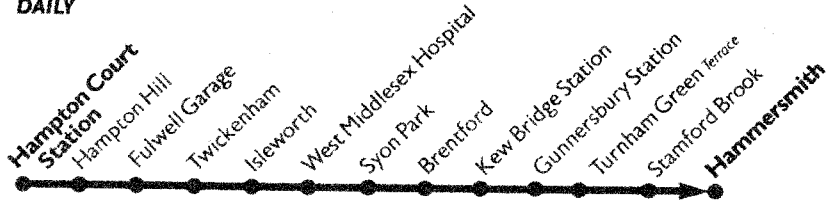

Please have your fare ready to PAY THE DRIVER

OUTER INNER FARE ZONES

Mondays to Fridays

Table with columns for station names and departure times for various routes (Hampton Court, Hampton Hill, Fulwell Garage, Twickenham, Isleworth, West Middlesex Hospital, Syon Park, Brentford, Key Bridge Station, Gunnersbury Station, Turnham Green Terrace, Stamford Brook, Hammersmith).

Additional buses, Mondays to Fridays: Hampton Court Station to Hampton Hill High Street Hampton Road (continuing to Fulwell Garage) at 09:06, 09:22, 18:12, 18:38 and 19:21; Twickenham King Street (starting from Fulwell Garage) to Twickenham Albany at 13:37.

Sundays (and National Public Holidays)

Table with columns for station names and departure times for various routes on Sundays and National Public Holidays.

A - Continues to or starts from Fulwell Garage. B - Continues to Brentford County Court. C - Continues to Twickenham Albany.