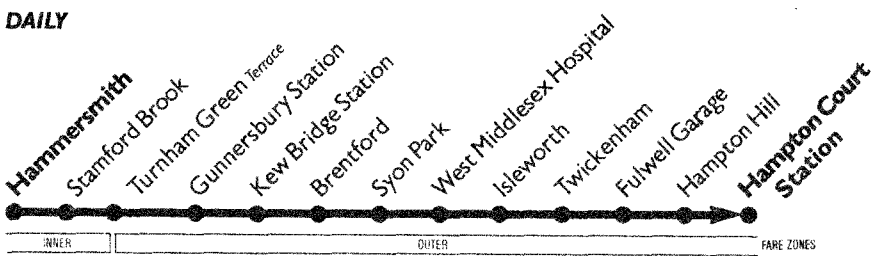

Please have your fare ready to **PAY THE DRIVER**

Mondays to Fridays

Hammersmith	Hammersmith Grove	0615	0632	0652	0709	0725	0735	0747	0759	0810	0820	0830	0840	0850	0859	0908		
Stamford Brook Garage	0640	0657	0717	0733	0743	0755	0807	0818	0828	0838	0848	0858	0907	0916	0926	0936		
Kew Bridge Pough	B	B	0631	0648	0708	0726	0744	0754	0806	0818	0829	0839	0849	0859	0909	0918	0927	
Brentford Hall Acre	0534	0554	0614	0635	0652	0713	0731	0750	0800	0812	0824	0835	0845	0855	0905	0915	0924	0933
Isleworth War Memorial	0540	0600	0620	0641	0658	0719	0737	0758	0808	0820	0832	0843	0853	0903	0913	0923	0932	0941
Twickenham King Street	0548	0608	0628	0649	0706	0727	0745	0807	0817	0829	0841	0852	0902	0912	0922	0932	0941	0950
Hampton Hill High Street/Hampton Road	0556	0616	0636	0657	0714	0736	0755	0817	0827	0839	0851	0902	0912	0922	A	0942	A	1000
Hampton Court Station	0606	0626	0646	0707	0724	0750	0809	0831	0841	0853	0905	0916	0926	0936	0952	1010	1010	1010

Additional buses, Mondays to Fridays: Twickenham Albany to Twickenham King Street (continuing to Fulwell Garage) at 1823; Hampton Hill High Street/Hampton Road (starting from Fulwell Garage) to Hampton Court Station at 0730, 0747, 0807, 1521, 1629 and 1646.

Saturdays A new timetable will operate on Saturdays from 12th April.

Hammersmith	Hammersmith Grove	0615	0655	0907	0917	0927	0937	0947	0955	1004	1013	1024	1034	1044	1054	1104	1114	1124
Stamford Brook Garage	0622	0702	0914	0924	0934	0944	0954	1002	1013	1024	1034	1044	1054	1104	1114	1124	1134	1144
Kew Bridge Pough	B	B	0631	0711	0923	0933	0943	0953	1003	1013	1024	1034	1044	1054	1104	1114	1124	1134
Brentford Hall Acre	0535	0555	0615	0635	20	0915	0927	0937	0947	0957	1007	1017	1027	1037	1047	1057	1107	1117
Isleworth War Memorial	0541	0601	0621	0641	minutes	0921	0933	0943	0953	1003	1013	1023	1033	1043	1053	1103	1113	1123
Twickenham King Street	0549	0609	0629	0649	until	0929	0941	0951	1001	1011	1022	1032	1043	1053	1103	1113	1123	1133
Hampton Hill High Street/Hampton Road	0557	0617	0637	0657	0937	0949	0959	1011	1021	1032	1042	1052	1103	1113	1123	1133	1143	1153
Hampton Court Station	0607	0627	0647	0707	0947	0959	1009	1021	1031	1042	1052	1103	1113	1123	1133	1143	1153	1203

Additional buses, Saturdays: Hampton Hill High Street/Hampton Road (starting from Fulwell Garage) to Hampton Court Station at 0807, 0829, 0847, 0907, 0924 and 0933.

Sundays (and National Public Holidays)