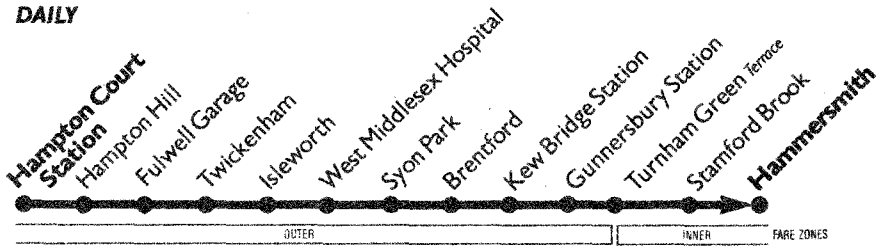

Please have your fare ready to **PAY THE DRIVER**

Mondays to Fridays

Hampton Court Station	06:12	06:31	06:53	...	07:12	07:29	...	07:46
Hampton Hill High Street/Hampton Road	A	A	A	A	A	A	A	A	A	06:20	06:39	07:01	A	07:20	A	A	07:37	A	07:58
Twickenham King Street	05:11	05:29	05:31	05:49	05:51	06:09	06:29	06:48	06:58	07:06	07:10	07:24	07:29	07:34	07:42	07:50	08:01	08:12	08:24	08:36	08:46
Isleworth War Memorial	05:19	05:37	05:39	05:57	05:59	06:17	06:37	06:56	07:06	07:15	07:19	07:32	07:38	07:43	07:54	08:02	08:13	08:24	08:36	08:46	08:56
Brentford Half Acre	05:25	05:43	05:45	06:03	06:05	06:23	06:43	07:02	07:12	07:22	07:26	07:40	07:45	07:54	08:06	08:14	08:25	08:36	08:46	08:56	09:06
Key Bridge Station	B	05:47	B	06:07	B	06:27	06:47	07:06	07:16	07:27	07:31	07:45	07:55	08:01	08:13	08:21	08:32	08:43	08:54	09:05	09:16
Stamford Brook Garage	...	05:55	...	06:15	...	06:35	06:55	07:14	07:24	07:35	07:44	07:58	08:08	08:18	08:26	08:34	08:45	08:56	09:06	09:16	09:26
Hammersmith Hammersmith Grove	...	06:00	...	06:20	...	06:40	07:00	07:20	07:30	07:42	07:51	08:05	08:15	08:25	08:33	08:41	08:52	09:03	09:13	09:23	09:33

A - Continues to Fulwell Garage. B - Starts from Brentford County Court. C - Starts from Twickenham Albany.