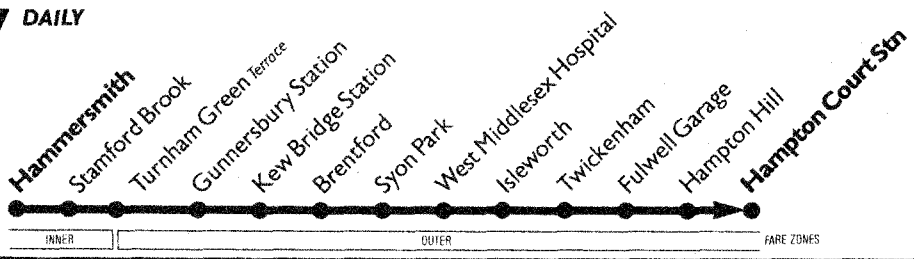

Pay as you enter bus, please have your fare ready.

Mondays to Fridays

Station	06:15	06:32	06:52	07:09	07:25	07:35	07:47	07:59	08:10	08:20	08:30	08:40	08:50	08:59	09:08
Hammersmith Hammersmith Grove	06:15	06:32	06:52	07:09	07:25	07:35	07:47	07:59	08:10	08:20	08:30	08:40	08:50	08:59	09:08
Stamford Brook Garage	06:22	06:39	06:59	07:17	07:33	07:43	07:55	08:07	08:18	08:28	08:38	08:48	08:58	09:07	09:16
Kew Bridge Plough	B	B	B	06:31	06:48	07:08	07:26	07:44	08:06	08:18	08:29	08:39	08:49	08:59	09:09
Brentford Hill Acre	05:34	05:54	06:14	06:35	06:52	07:13	07:31	07:50	08:00	08:12	08:24	08:35	08:45	08:55	09:05
Isleworth War Memorial	05:40	06:00	06:20	06:41	06:58	07:19	07:37	07:58	08:08	08:20	08:32	08:43	08:53	09:03	09:13
Twickenham King Street	05:48	06:08	06:28	06:49	07:06	07:27	07:45	08:07	08:17	08:29	08:41	08:52	09:02	09:12	09:22
Hampton Hill High Street/Hampton Road	05:56	06:16	06:36	06:57	07:14	07:36	07:55	08:17	08:27	08:39	08:51	09:02	09:12	09:22	09:32
Hampton Court Station	06:06	06:26	06:46	07:07	07:24	07:50	08:09	08:31	08:41	08:53	09:05	09:16	09:26	09:36	09:46

Additional buses, Mondays to Fridays: Twickenham Albany to Twickenham King Street (continuing to Fulwell Garage) at 18:23; Hampton Hill High Street/Hampton Road (starting from Fulwell Garage) to Hampton Court Station at 07:30, 07:47, 08:07, 15:21, 15:42, 16:29 and 16:46.

Saturdays

Station	06:15	06:31	06:51	07:09	07:25	07:35	07:47	07:59	08:10	08:20	08:30	08:40	08:50	08:59	09:08
Hammersmith Hammersmith Grove	06:15	06:31	06:51	07:09	07:25	07:35	07:47	07:59	08:10	08:20	08:30	08:40	08:50	08:59	09:08
Stamford Brook Garage	06:22	06:39	06:59	07:17	07:33	07:43	07:55	08:07	08:18	08:28	08:38	08:48	08:58	09:07	09:16
Kew Bridge Plough	B	B	B	06:31	06:48	07:08	07:26	07:44	08:06	08:18	08:29	08:39	08:49	08:59	09:09
Brentford Hill Acre	05:35	05:55	06:15	06:35	06:52	07:13	07:31	07:50	08:00	08:12	08:24	08:35	08:45	08:55	09:05
Isleworth War Memorial	05:41	06:01	06:21	06:41	06:58	07:19	07:37	07:58	08:08	08:20	08:32	08:43	08:53	09:03	09:13
Twickenham King Street	05:49	06:09	06:29	06:49	07:06	07:27	07:45	08:07	08:17	08:29	08:41	08:52	09:02	09:12	09:22
Hampton Hill High Street/Hampton Road	05:57	06:17	06:37	06:57	07:14	07:36	07:55	08:17	08:27	08:39	08:51	09:02	09:12	09:22	09:32
Hampton Court Station	06:07	06:27	06:47	07:07	07:24	07:50	08:09	08:31	08:41	08:53	09:05	09:16	09:26	09:36	09:46

Additional buses, Saturdays: Hampton Hill High Street/Hampton Road (starting from Fulwell Garage) to Hampton Court Station at 08:07, 08:29, 08:47, 09:07, 09:24 and 09:33.

Sundays (and National Public Holidays)