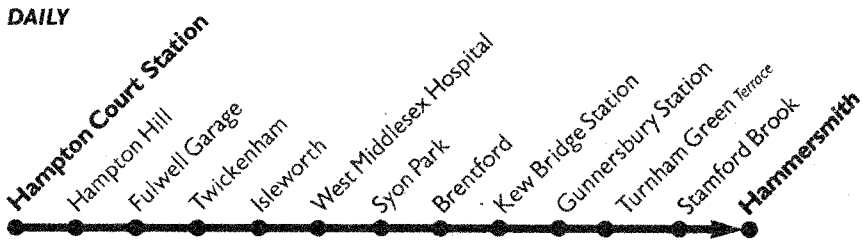

Pay as you enter bus, please have your fare ready.

Mondays to Fridays